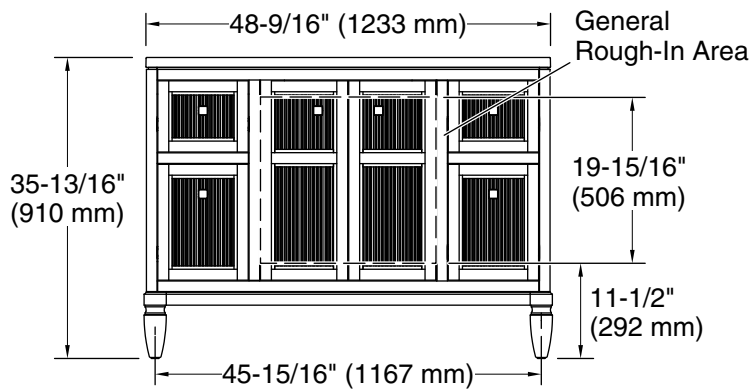

Features

- Four full-extension 12¾" (325 mm) drawers with soft-close side-mount slides
- Three-way adjustable slow-close door hinges for easy cabinet access
- 18" (457 mm) cabinet interior provides ample storage space
- Finish-matched cabinet interior offers generous clearance for plumbing
- Customize your storage with optional accessories such as floor liners, drawer organizers, and perfectly sized containers (sold separately)
- Coordinates with K-33542 upgraded hardware finishes, K-25817 quartz backsplash, and K-25819 quartz side splash (sold separately)

Waste Pipe Location Information

Technical Information

All product dimensions are nominal.

Notes

Install this product according to the installation instructions.