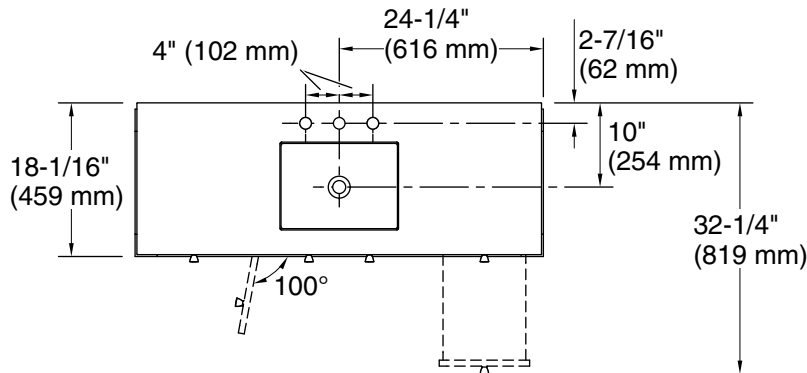

Features

- Four full-extension 12¾" (325 mm) drawers with soft-close side-mount slides
- Three-way adjustable slow-close door hinges for easy cabinet access
- 18" (457 mm) cabinet interior provides ample storage space
- Finish-matched cabinet interior offers generous clearance for plumbing
- Customize your storage with optional accessories such as floor liners, drawer organizers, and perfectly sized containers (sold separately)
- Coordinates with K-33542 upgraded hardware finishes, K-25817 quartz backsplash, and K-25819 quartz side splash (sold separately)

Waste Pipe Location Information

Technical Information

All product dimensions are nominal.

Notes

Install this product according to the installation instructions.