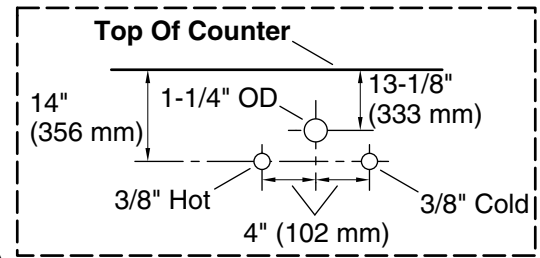

Features

- Four full-extension 12¾" (325 mm) drawers with soft-close side-mount slides
- Three-way adjustable slow-close door hinges for easy cabinet access
- 18" (457 mm) cabinet interior provides ample storage space
- Finish-matched cabinet interior offers generous clearance for plumbing
- Customize your storage with optional accessories such as floor liners, drawer organizers, and perfectly sized containers (sold separately)
- Coordinates with K-33542 upgraded hardware finishes, K-25817 quartz backsplash, and K-25819 quartz side splash (sold separately)

Waste Pipe Location Information

Technical Information

All product dimensions are nominal.

Notes

Install this product according to the installation instructions.