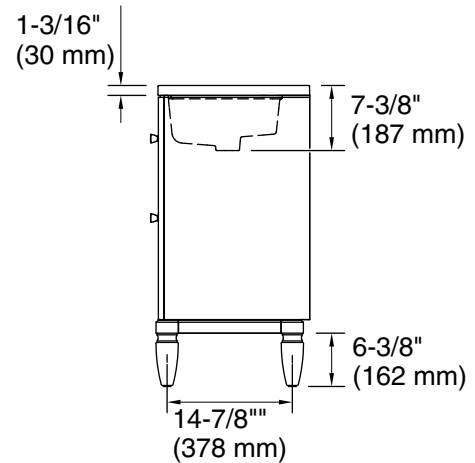

Features

- Four full-extension 12¾" (325 mm) drawers with soft-close side-mount slides
- Three-way adjustable slow-close door hinges for easy cabinet access
- 18" (457 mm) cabinet interior provides ample storage space
- Finish-matched cabinet interior offers generous clearance for plumbing
- Customize your storage with optional accessories such as floor liners, drawer organizers, and perfectly sized containers (sold separately)
- Coordinates with K-33542 upgraded hardware finishes, K-25817 quartz backsplash, and K-25819 quartz side splash (sold separately)

Waste Pipe Location Information

Technical Information

All product dimensions are nominal.

Notes

Install this product according to the installation instructions.