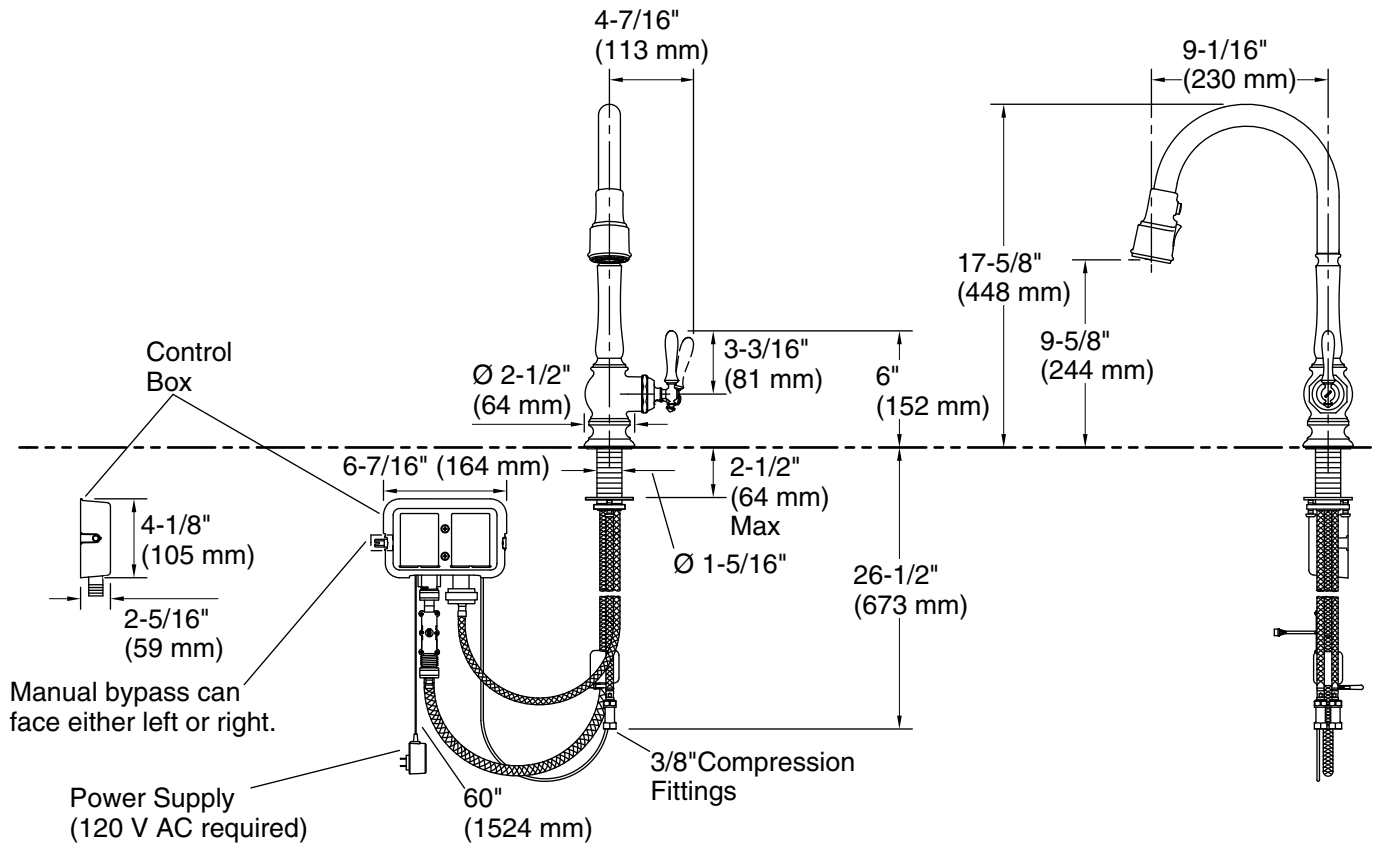

Technical Information

All product dimensions are nominal.

Drain included: No

Notes

Install this product according to the installation instructions.

ADA compliant for faucet handles only.

ADA, CSA B651 compliant when installed to the specific requirements of these regulations.