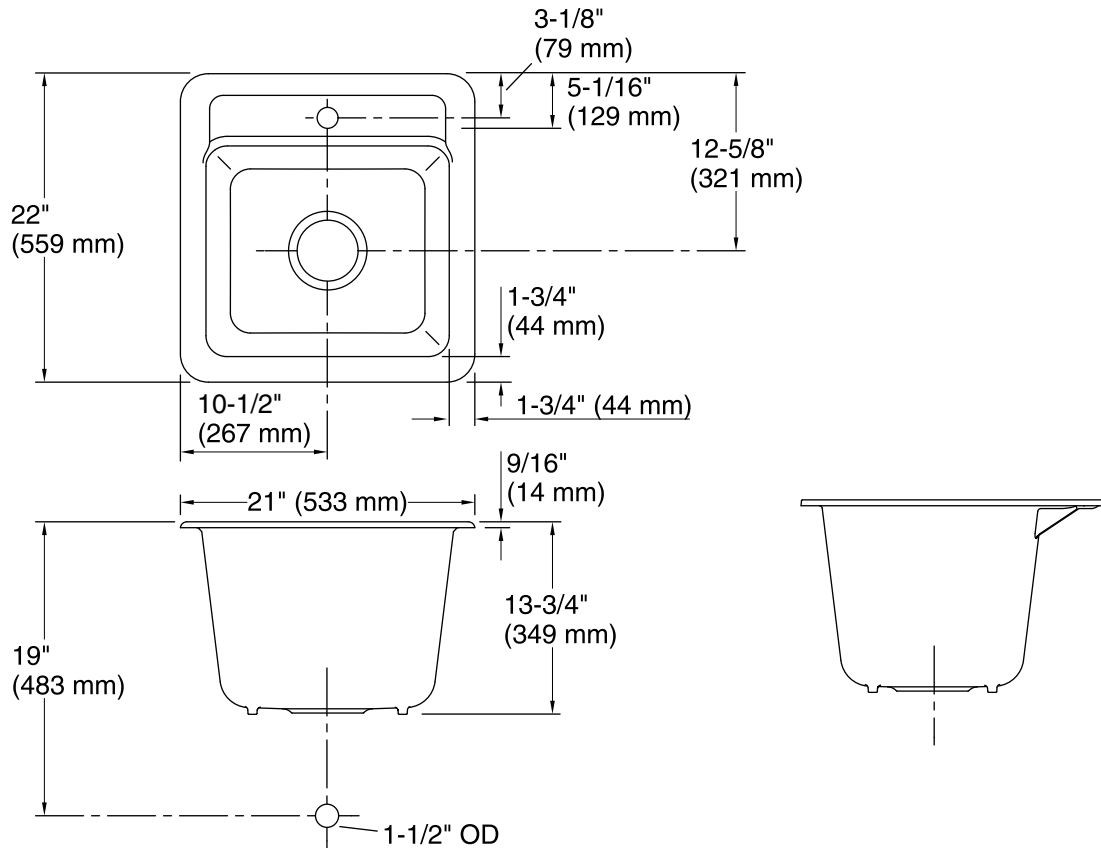

Technical Information

All product dimensions are nominal.

Bowl configuration:	Single
Installation:	Top-mount, Under-mount
Min. base cabinet width:	24" (610 mm)
Bowl area (Only):	Length: 17-1/2" (445 mm) Width: 15-3/16" (386 mm) Bowl depth: 12-1/2" (318 mm) Water depth: 12-1/2" (318 mm)
Number of deck holes:	1
Faucet hole(s):	1-3/8" (35 mm)
Drain hole:	3-7/8" (98 mm)
Template:	1079985-7, required, included

Notes

Install this product according to the installation instructions.