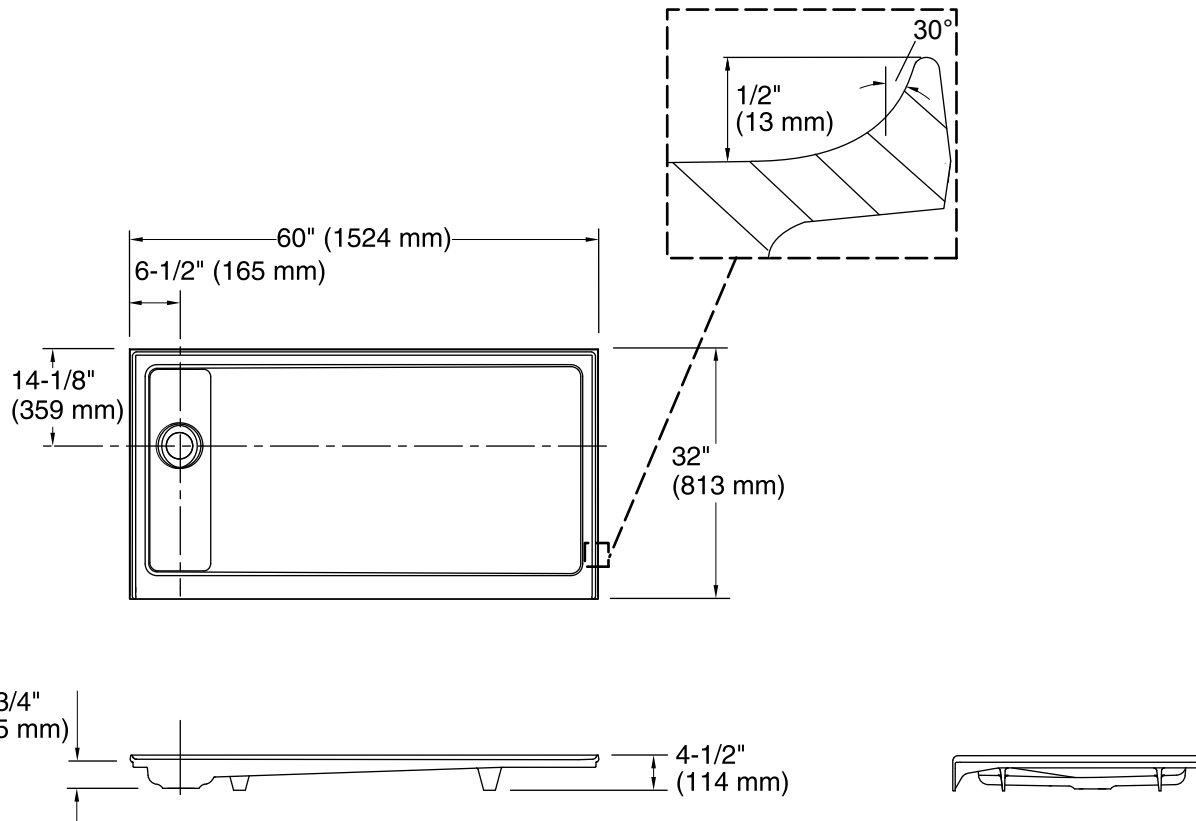

Features

- Cast iron with Safeguard® finish
- Integral flange.
- Left offset drain
- Removable drain cover.
- Complements traditional and contemporary bathroom designs
- 60" (1524 mm) x 32" (813 mm) x 4" (102 mm)

Color	Code	Description
	0	White
	96	Biscuit
	47	Almond
	NY	Dune
	95	Ice™ Grey
	G9	Sandbar

Technical Information

All product dimensions are nominal.

Installation:	3-Wall Alcove
Drain location:	Left
Drain hole diameter:	3-3/8" (86 mm)
Weight:	180 lbs (81.6 kg)
Minimum flat for door:	2-7/16" (62 mm)
Threshold height:	4" (102 mm)

Notes

Measure your actual product for rough-in details.

Install this product according to the installation instructions.

The dimensions are applicable for this product only and should not be used to fabricate substitute bases for shower enclosures.