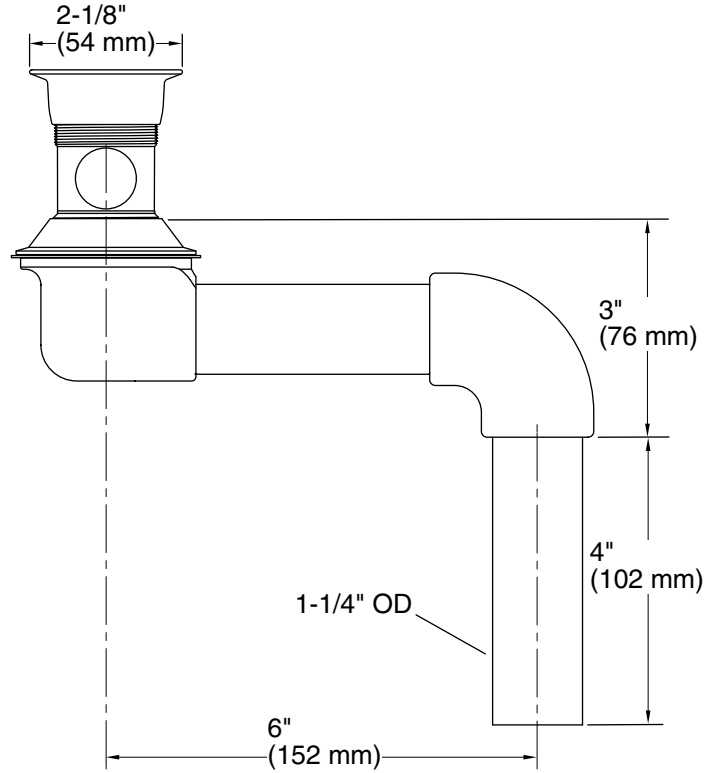

Installation Notes

Install this product according to the installation guide.

Product Diagram