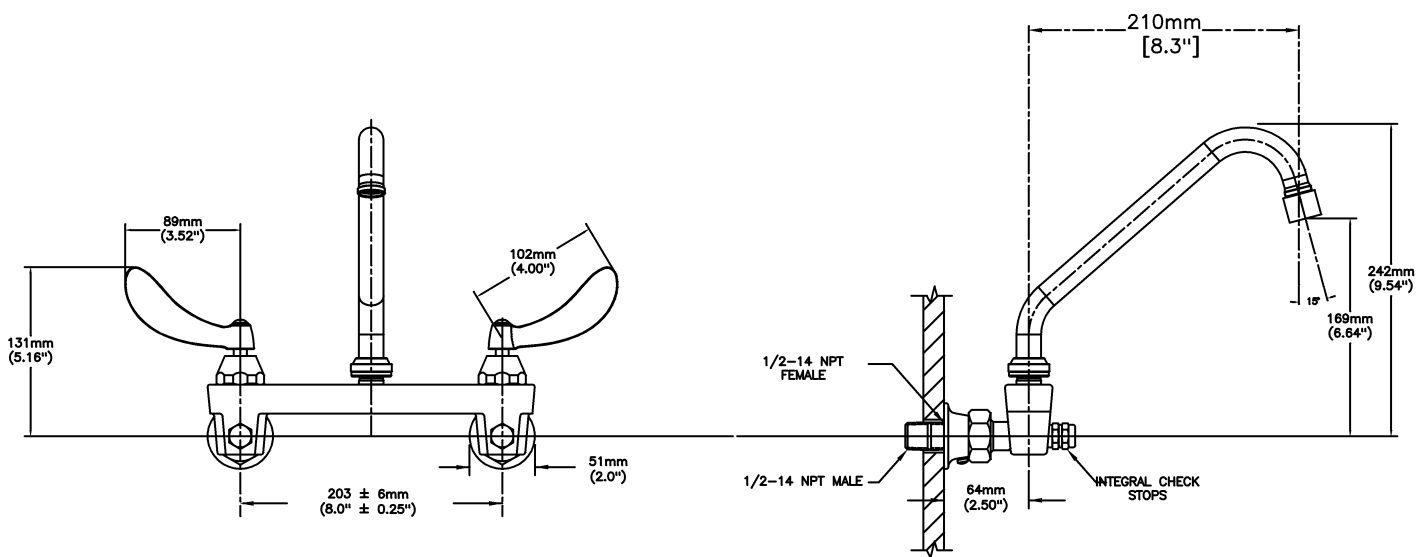

NOTES:

CA/VT Compliance:

This COMPLETE SERIES is ONLY available as CA/VT Compliant product as of Nov. 1, 2009.

The Product Numbers have NOT changed.

SPECIFICATION:

- 203 mm (8") centers cast brass wallmount sink faucet
- Centers adjustable from 7.75" to 8.25" unless AC option selected
- Two handle
- Polished chrome plated finish
- WITH integral check stops
- CER-TECK® 1/4 turn ceramic disk cartridge
- Spout#: 2 - 203mm (8") Tubular Swing Spout(S5)
- Outlet#: 2 - Vandal Res.1.5 GPM (5.7 L/Min) Laminar w/Agion® Antimicrobial
- Handle#: 4 - 102 mm (4") Blade Handles- ADA Compliant-Sanitary Hoods-Metal-Color indexed-Vandal resistant screws

OPERATION:

- Not Available

(Dimensional drawing on following page)

Delta reserves the right (1) to make changes to specifications and materials, and (2) to change or discontinue models, both without notice or obligation. Dimensions are for reference. Measurement may vary plus or minus 6mm(0.25"). Mounting locations are suggested only. Check with local codes for requirements in your area. This spec was produced July 22, 2018.

INLETS: 1/2-14 NPT (FEMALE)
OR 1/2-14 NPT (MALE) - WITH SUPPLIED NIPPLE

Delta reserves the right (1) to make changes to specifications and materials, and (2) to change or discontinue models, both without notice or obligation. Dimensions are for reference. Measurement may vary plus or minus 6mm(0.25"). Mounting locations are suggested only. Check with local codes for requirements in your area. This spec was produced July 22, 2018.