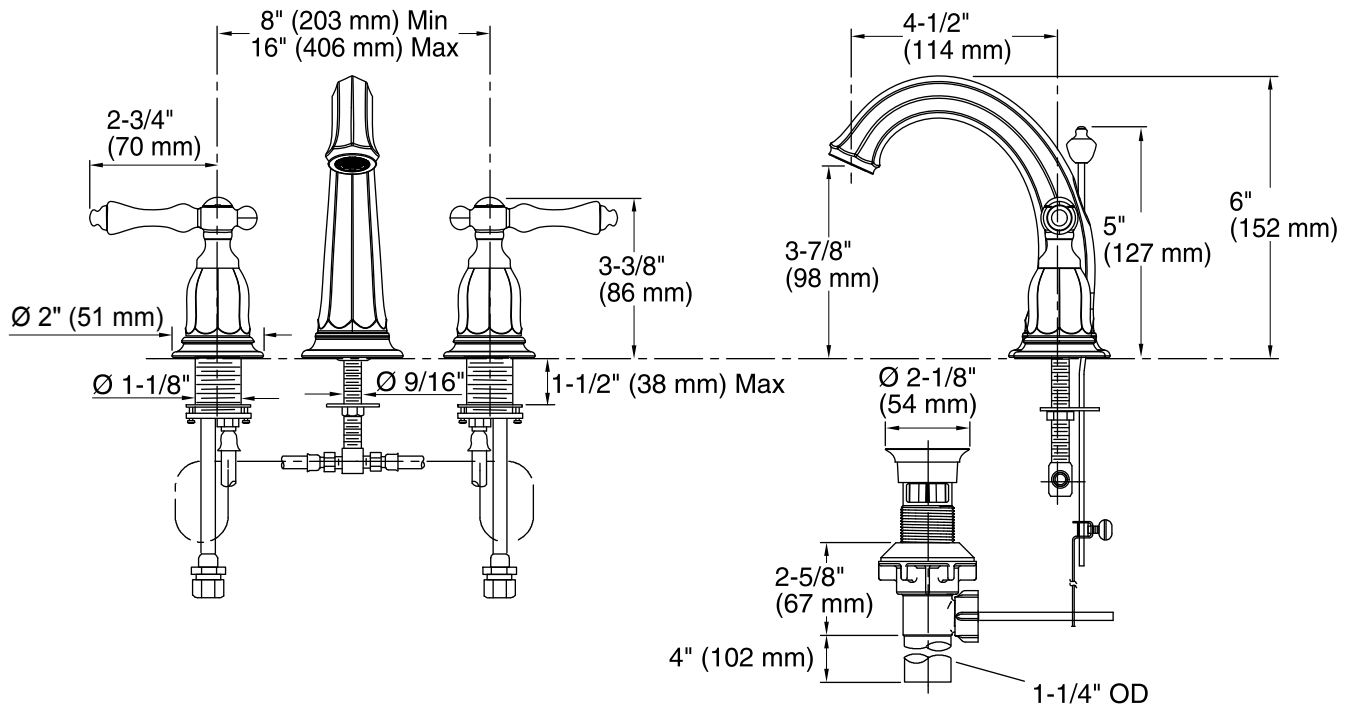

Features

- Metal construction.
- Brass valve bodies.
- Quarter-turn washerless ceramic disc valves.
- Lever handles are ADA compliant.
- Pop-up drain with tailpiece.
- For 8" (203 mm) or 16" (406 mm) centers.
- 4-1/2" (114 mm) spout reach.
- Lower flow aerator options are available. (Please refer to the Kohler Price Book).
- 1.5 gal/min (5.7 l/min) maximum flow rate [max at 60 psi (4.14 bar)].

Color	Code	Description
	CP	Polished Chrome
	BN	Vibrant® Brushed Nickel
	2BZ	Oil-Rubbed Bronze

Pop-Up Drain

Technical Information

All product dimensions are nominal.

Spout reach: 4-1/2" (114 mm)

Drain included: YES

Drain tailpiece included: YES

Faucet:

Flow rate: 1.5 gal/min (5.7 l/min)

Pressure: 60 psi (4.1 bar)

Notes

Install this product according to the installation guide.

ADA compliant when installed to the specific requirements of these regulations.