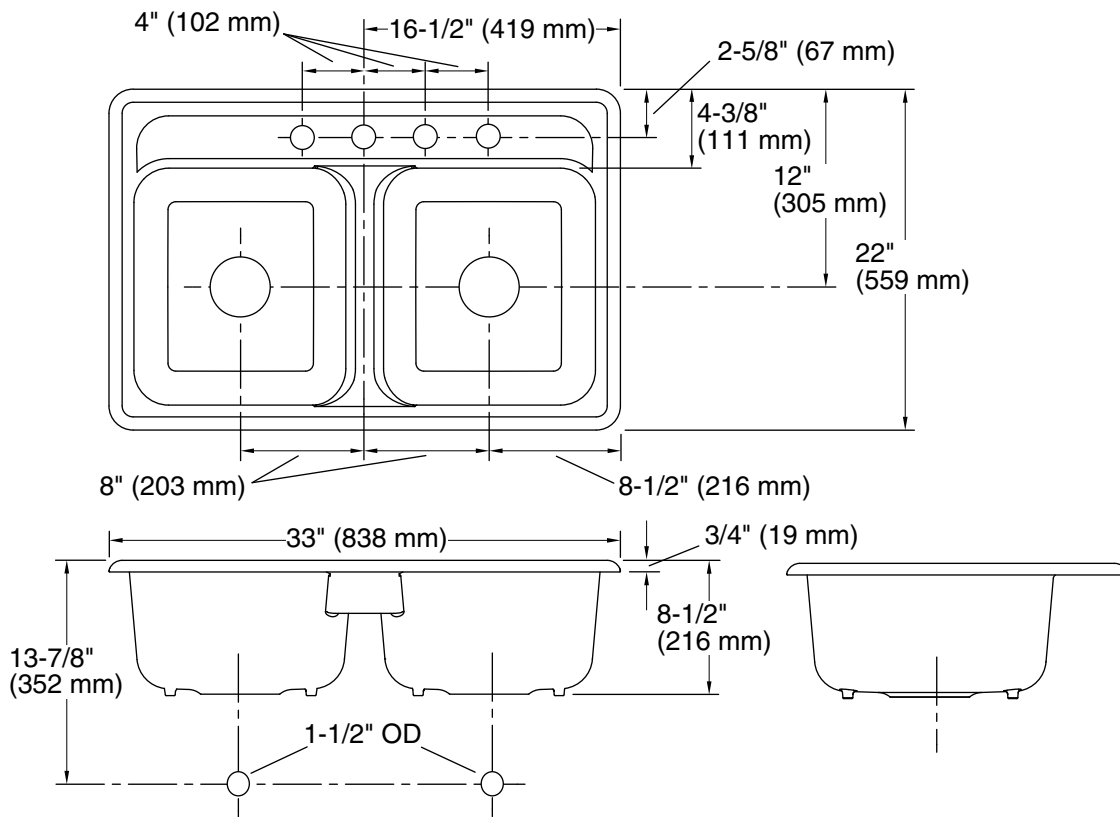

Delafield®

Top-mount double-equal bowl kitchen sink
K-5817-4

Features

- 33" (838 mm) minimum base cabinet width.
- Double-equal bowls.
- 8" (203 mm) depth.

Material

- KOHLER® enameled cast iron.

Installation

Available Colors/Finishes

Color tiles intended for reference only.

Color	Code	Description
	0	White
	96	Biscuit
	7	Black Black™

Technical Information

All product dimensions are nominal.

Bowl configuration: Double equal

Installation: Top-mount

Min. base cabinet width: 33" (838 mm)

Bowl area (Left): Length: 15" (381 mm)
 Width: 14" (356 mm)
 Bowl depth: 8" (203 mm)

Bowl area (Right): Length: 15" (381 mm)
 Width: 14" (356 mm)
 Bowl depth: 8" (203 mm)

Number of deck holes: 4

Faucet hole spacing: 4" (102 mm)

Faucet hole(s): 1-3/8" (35 mm)

Drain hole: 3-5/8" (92 mm)

Template: 1040401-7, required, included

Notes

Install this product according to the installation instructions.