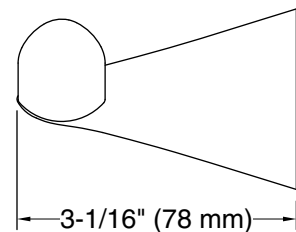

### Technical Information

All product dimensions are nominal.

Installation Type: Wall-mount

Material: Zinc, Stainless Steel