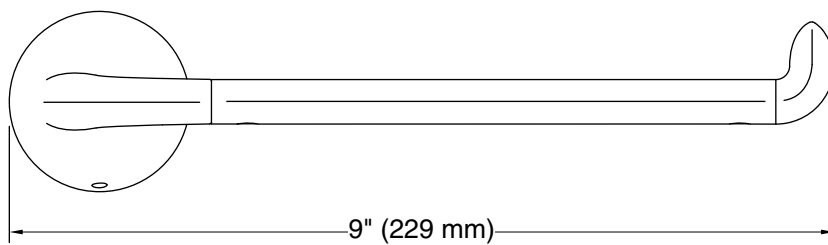

### Technical Information

All product dimensions are nominal.

Installation Type: Wall-mount

Material: Zinc, Stainless Steel