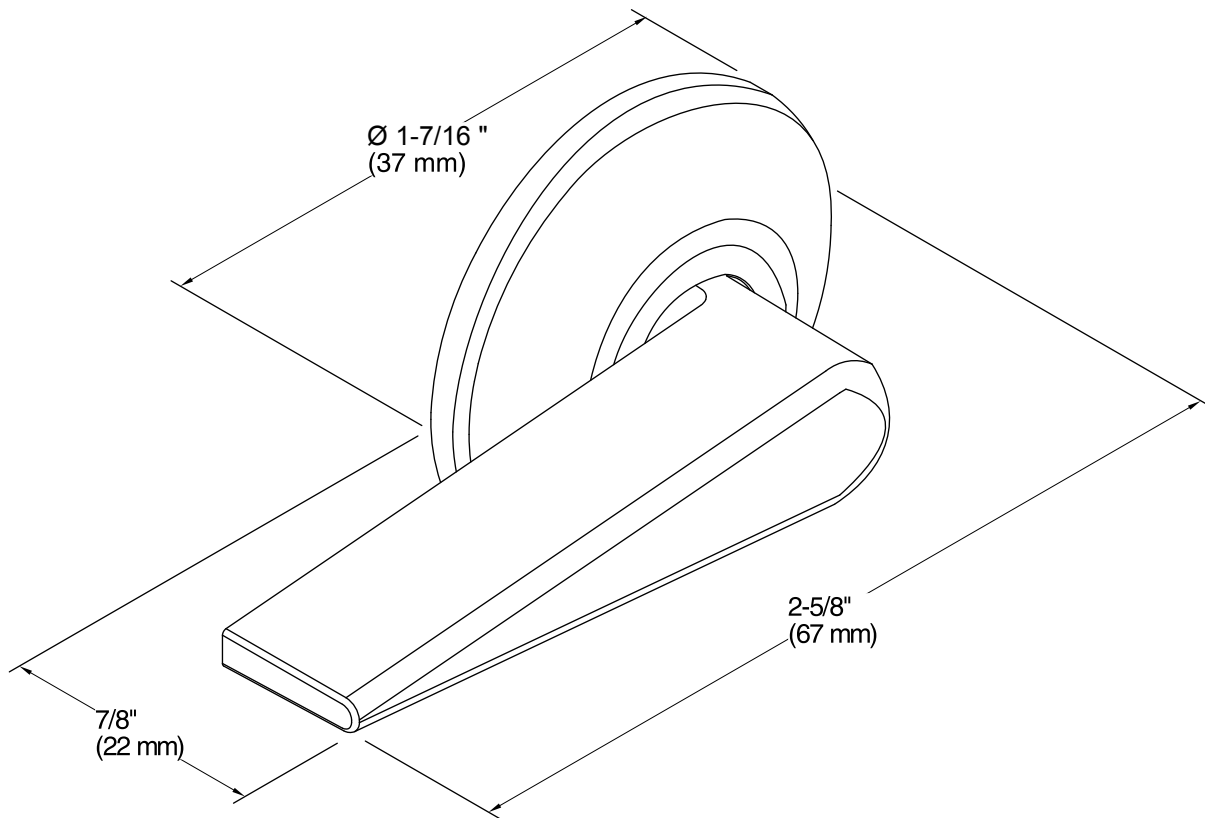

Technical Information

All product dimensions are nominal.

Notes

ADA compliant when installed to the specific requirements of these regulations.