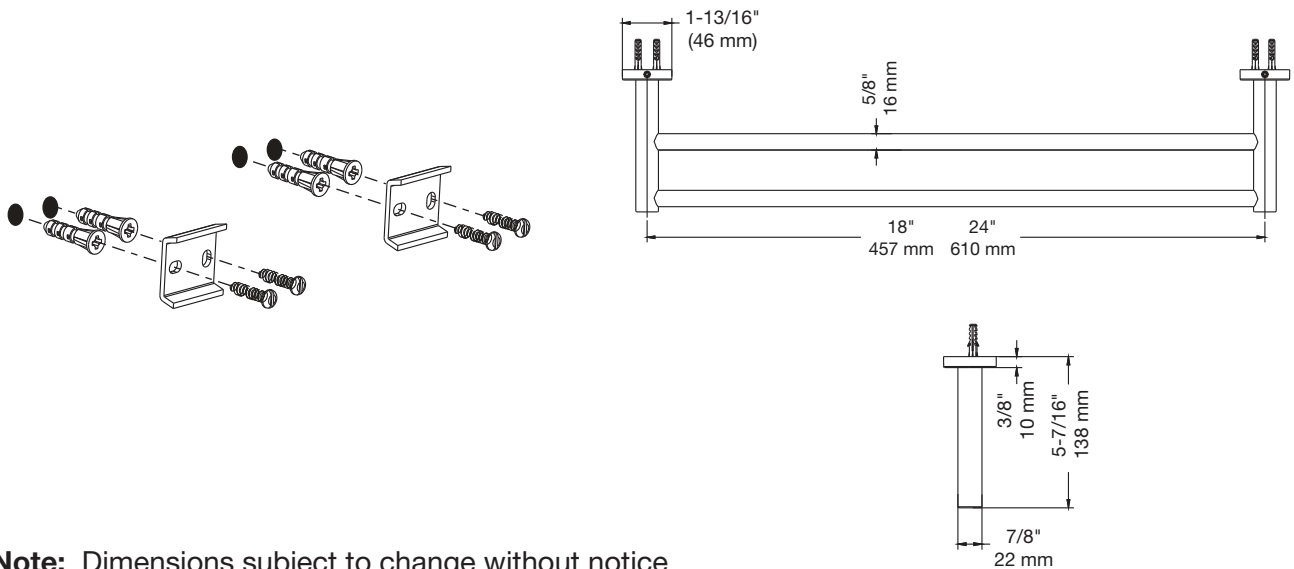

Location:

Towel Bar 353DTB-18 and 353DTB-24

Specification Submittal

Model Numbers

- 353DTB-18 Towel Bar
- 353DTB-24 Towel Bar

Finish Options

Append appropriate -suffix to model number.

- STN Satin nickel finish

Dimensions *Dia Towel Bar, 353DTB-18 and 353DTB-24*

Note: Dimensions subject to change without notice