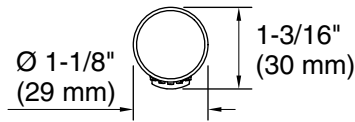

Technical Information

All product dimensions are nominal.

Drain included: No

Handshower:

Rated maximum flow: 1.75 gal/min (6.6 l/min)

Pressure: 80 psi (5.5 bar)

Notes

For use with automatic compensating valves rated at 1.5 gal/min (5.7 l/min) or less.

Install this product according to the installation instructions.

Plumbing codes may require that a vacuum breaker be installed in-line to handshowers. Please consult local plumbing codes.

OBC compliant when installed to the specific requirements of these regulations.