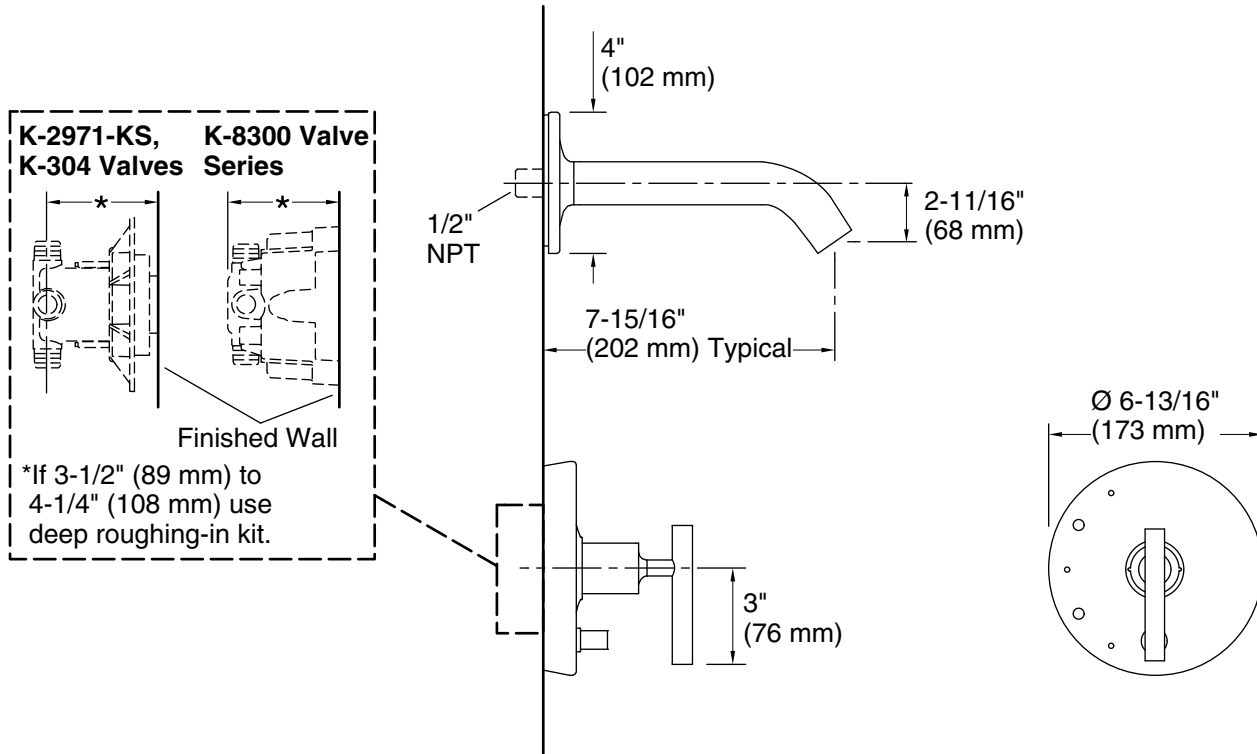

5-29-2021 09:21 - US/CA

**Technical Information**

All product dimensions are nominal.

**Showerhead/Body Spray:**

Rated maximum flow: 2 gal/min (7.6 l/min)

**Notes**

Install the product according to the installation guide.