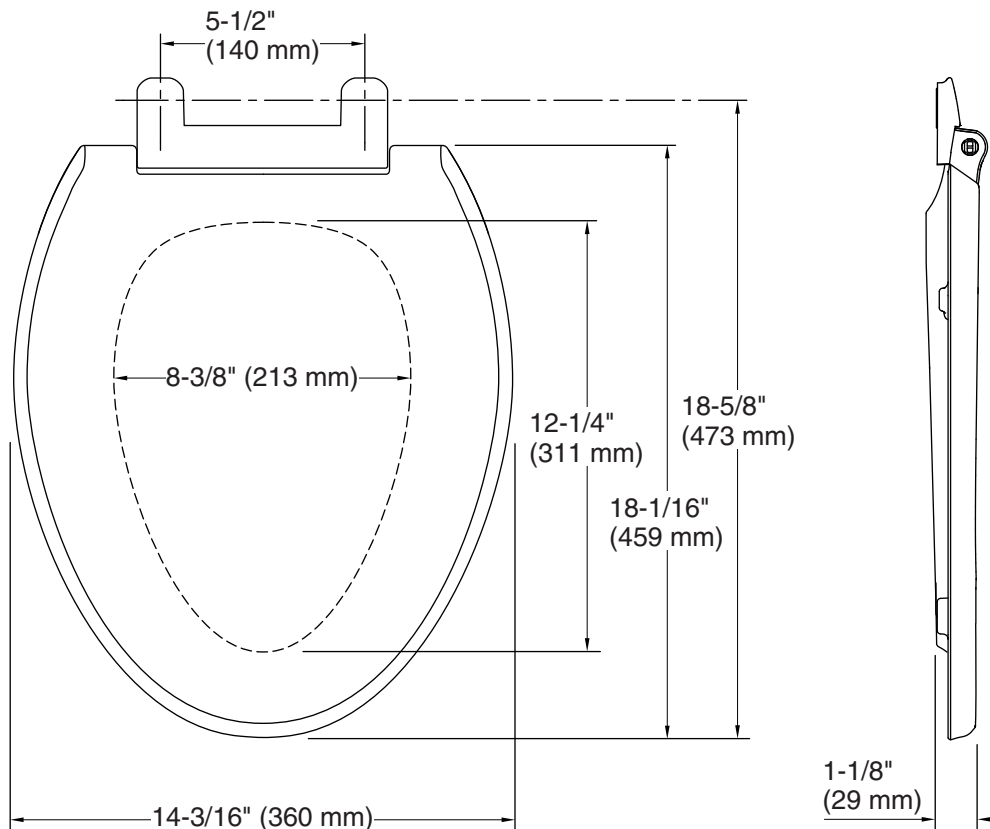

Technical Information

All product dimensions are nominal.

Seat shape type: Elongated

Seat front type: Closed-front

Seat-mounting holes: 5-1/2" (140 mm)

Notes

Install this product according to the installation guide.