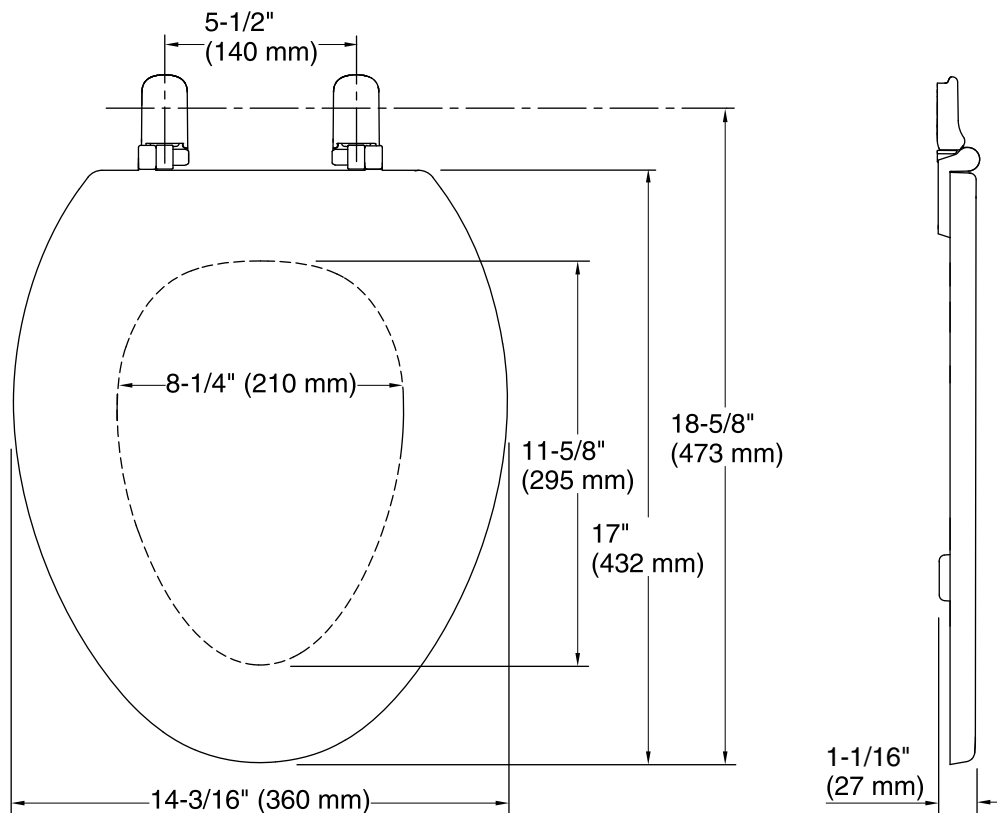

### Technical Information

All product dimensions are nominal.

Seat shape type: Elongated

Seat front type: Closed front

Seat hinge type: Quick-Attach®, Quick-Release™

Seat-mounting holes: 5-1/2" (140 mm)