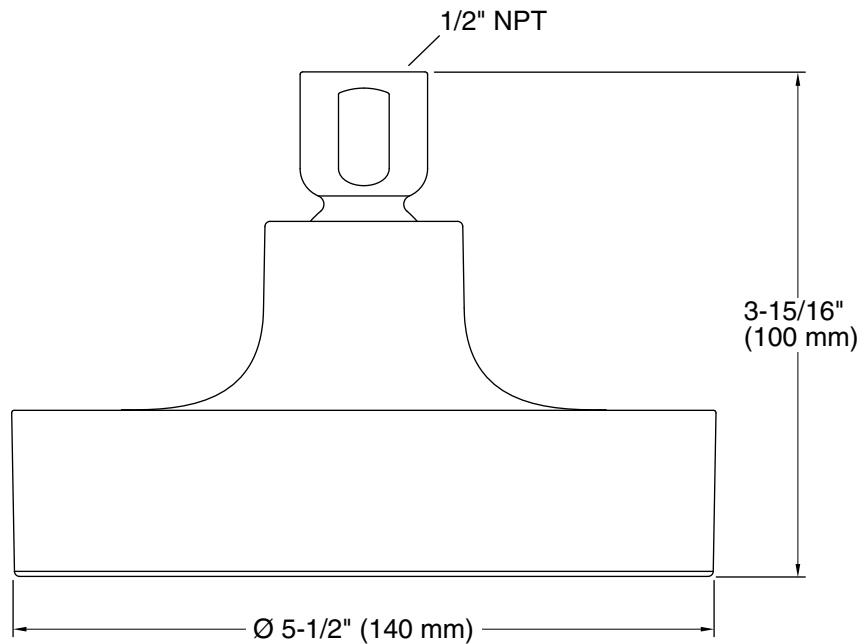

Features

- Optimized sprayface with 66 nozzles delivers a more focused coverage of large water droplets.
- Minimizes wasteful overspray and increases cleaning and hair-rinsing performance.
- MasterClean™ sprayface features an easy-to-clean surface that withstands mineral buildup.
- 2.5 gpm (9.5 lpm) maximum flow rate.
- ½" NPT connection.
- Coordinates with Purist faucets, accessories, and showering components to complete your bathroom.

Technical Information

All product dimensions are nominal.

Handshower:

Pressure: 80 psi (5.5 bar)

Showerhead/Body Spray:

Rated maximum flow: 2.5 gal/min (9.5 l/min)

Pressure: 80 psi (5.5 bar)

Notes