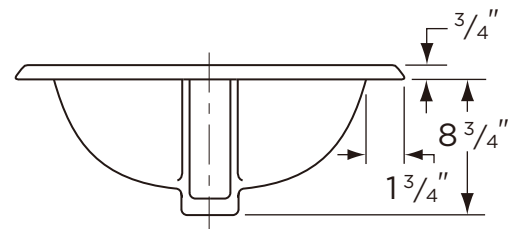

Features:

- 20" x 17" Oval Lavatory
- 1" Hole (12-841)
- 4" Centers (12-844)
- 8" Centers (12-848)
- Concealed Front Overflow
- Various Colors
- ADA Compliant

Dimensions:

Height 9 1/2"
 Width 20"
 Depth 17 3/8"
 Shipping Weight 20 lbs

Catalog# 12-848 Shown

www.gerberonline.com

Job Name	
Date	
Model Specified	
Quantity	
Customer	
Contractor	
Architect/engineer	

NOTES:
All dimensions are in inches.

Illustrations may not be drawn
to scale.