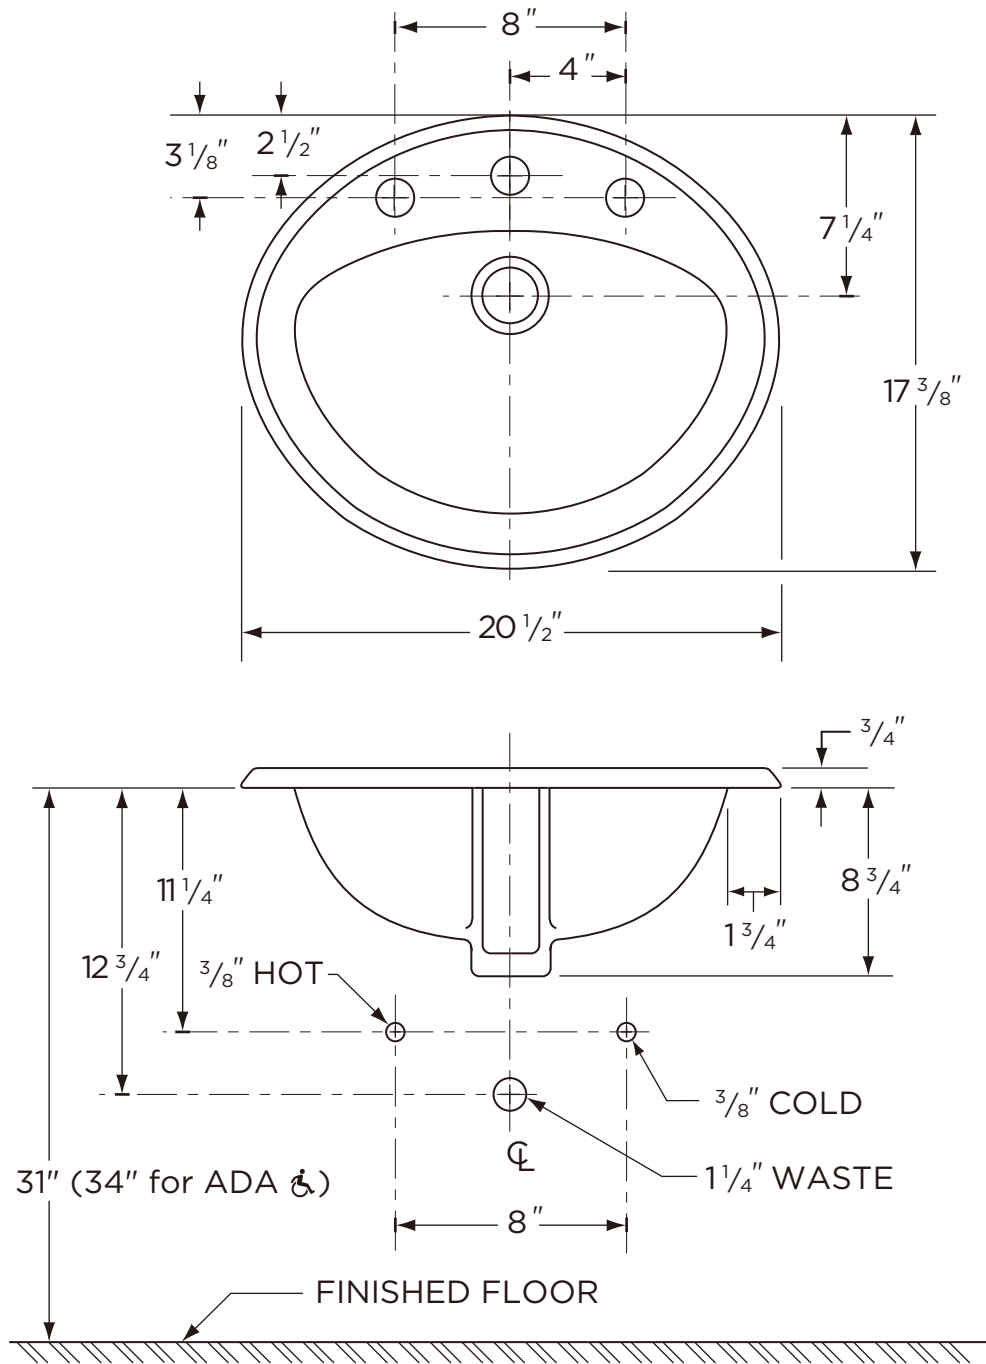

Features:

- 20" x 17" Oval Lavatory
- 1" Hole (12-841)
- 4" Centers (12-844)
- 8" Centers (12-848)
- Concealed Front Overflow
- Various Colors
- ADA Compliant

Dimensions:

Height 9 1/2"
 Width 20"
 Depth 17 3/8"
 Shipping Weight 20 lbs

Catalog# 12-848 Shown

www.gerberonline.com

Job Name	
Date	
Model Specified	
Quantity	
Customer	
Contractor	
Architect/engineer	

NOTES:
All dimensions are in inches.

Illustrations may not be drawn
to scale.

IMPORTANT:
Dimensions of fixtures are nominal and may vary
within the range of tolerances established by ASME
Standard A 112.19.2.