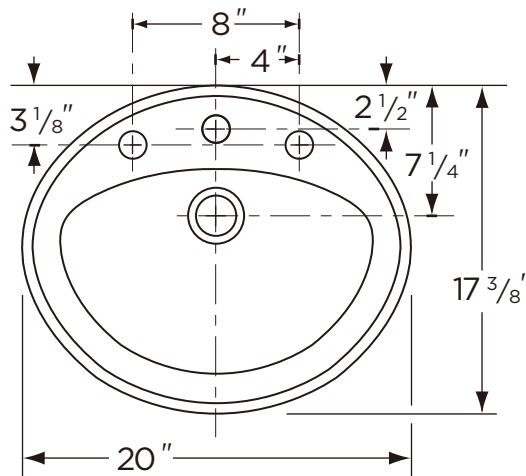

Features:

- 20" x 17" Oval Lavatory
- 1" Hole (12-841)
- 4" Centers (12-844)
- 8" Centers (12-848)
- Concealed Front Overflow
- Various Colors
- ADA Compliant

Dimensions:

Height 9 1/2"
 Width 20"
 Depth 17 3/8"
 Shipping Weight 20 lbs

Catalog# 12-848 Shown

www.gerberonline.com

Job Name	
Date	
Model Specified	
Quantity	
Customer	
Contractor	
Architect/engineer	

NOTES:
All dimensions are in inches.

Illustrations may not be drawn
to scale.

IMPORTANT:
Dimensions of fixtures are nominal and may vary
within the range of tolerances established by ASME
Standard A 112.19.2.