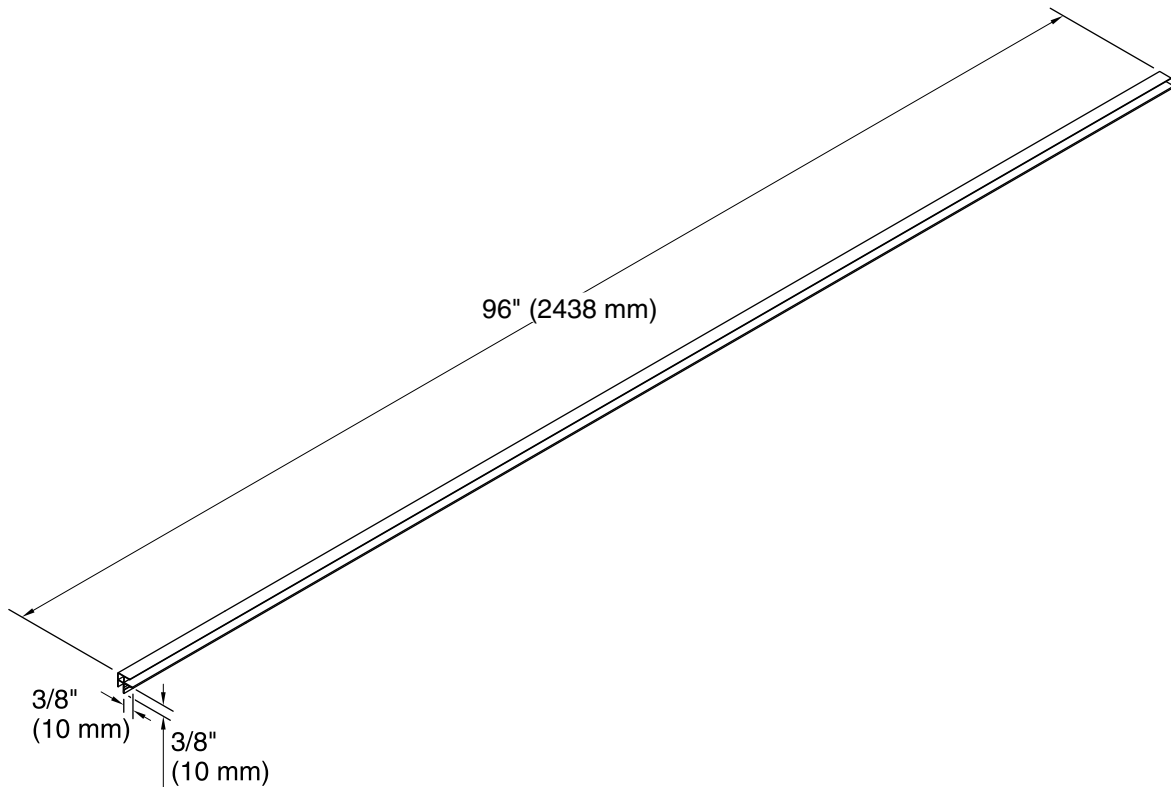

Features

- Package contains two 96" lengths.
- Aluminum construction.
- Height in-field trimmable.

Codes/Standards

None Applicable

KOHLER® Limited Warranty – Choreograph™ Walls and Accessories

See website for detailed warranty information.

Technical Information

All product dimensions are nominal.

Notes

Install this product according to the installation guide.