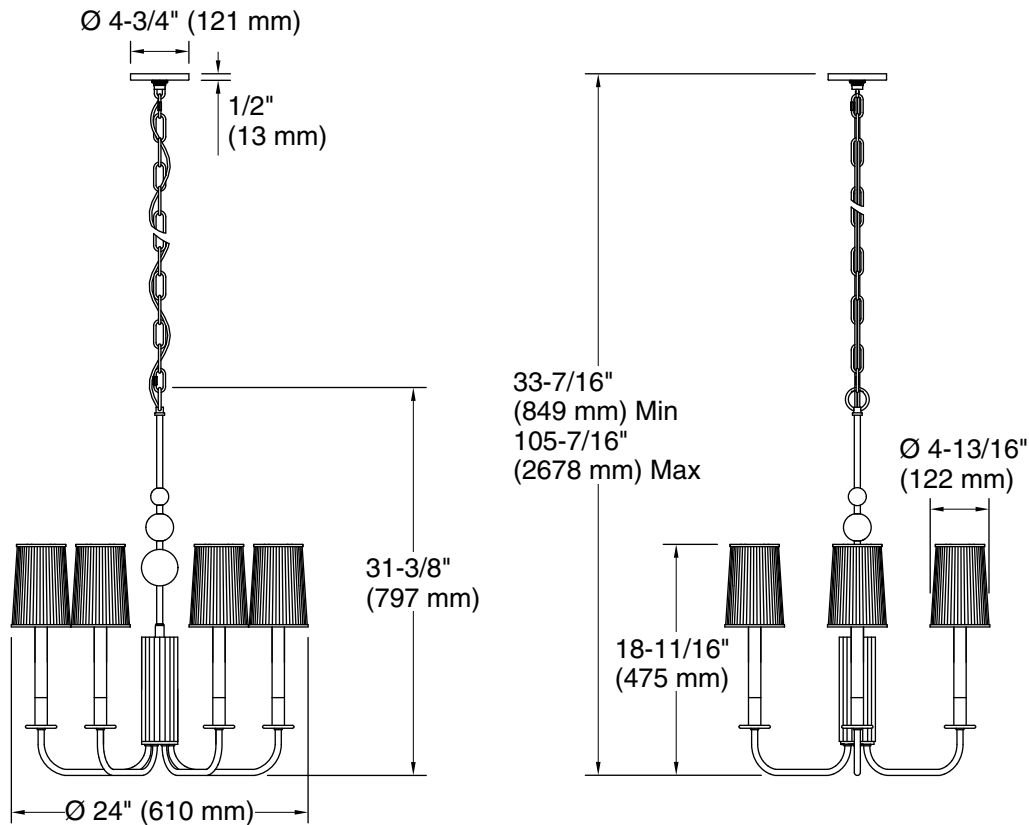

Features

- Scalloped metal center with orb accents is surrounded by candlestick fixtures and delicate matte ribbed glass shades for dramatic elegance
- A great piece for almost any space — especially in a foyer or dining room
- Candelabra base (E12) socket, works best with B10 or B11 bulb (sold separately)
- Suitable for damp locations, per UL 1598
- Includes installation hardware

UL 1598
CSA C22.2 No. 250.0

KOHLER® Indoor Lighting Fixtures Limited Warranty

See website for detailed warranty information.

Available Colors/Finishes

Color tiles intended for reference only.

Color	Code	Description
	SNL	Polished Nickel
	2PL	Polished Brass
	GNL	Gunmetal

Required Electrical Service

One circuit required.

120 V, 60 Hz

Technical Information

All product dimensions are nominal.

Installation Type:	Ceiling-mount
Material:	Steel, Brass, Glass
Number of Lights:	6
Lighting Type:	Socket-based
Socket Type:	E-12 Candelabra
Number of Shades:	6
Shade Type:	Glass - frosted
Hanging Type:	Chain
Height:	$33\text{-}7/16\text{''}$ (849 mm) - $105\text{-}7/16\text{''}$ (2678 mm)