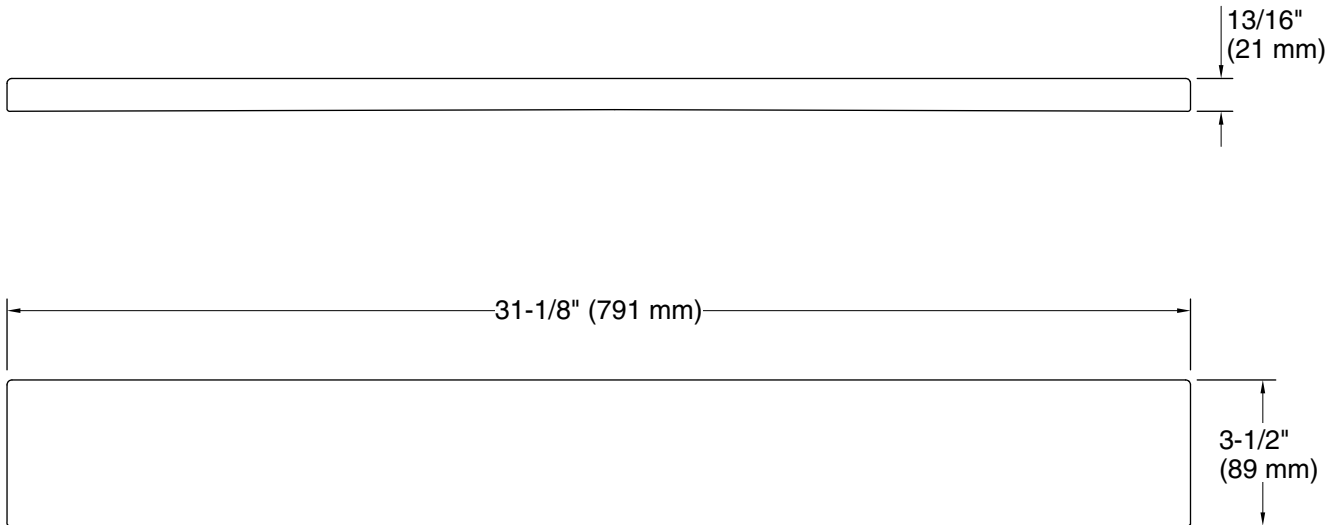

**Material**

- Silestone® quartz.

**Required Products/Accessories**

K-28248 Silestone® quartz 31" vanity top with rectangle cutout

or

K-28249 Silestone® quartz 31" vanity top with oval cutout

**Codes/Standards**

### Technical Information

All product dimensions are nominal.  
Installation: Vanity top/ITB