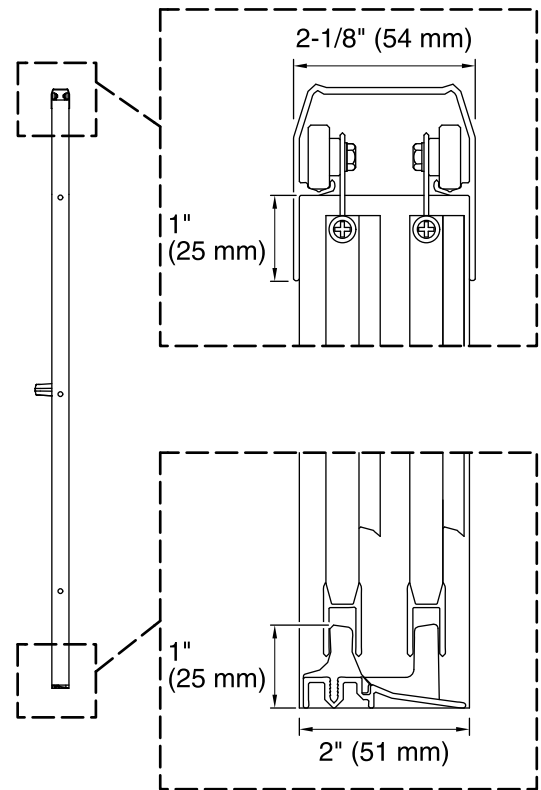

Features

- Can be installed to open to the left or right.
- Smooth, easy-to-clean wall jambs.
- Featuring ComforTrack™ Technology – a cushioned bottom track that allows for easier access to the showering space.

* 22-15/16" (583 mm) Max
* 20-7/16" (519 mm) Min

* Walk-Through

Technical Information

All product dimensions are nominal.

Installation type: For shower base installation

Opening style: Sliding/Bypass

Opening Width - Min: 43-7/8" (1114 mm)

Opening Width - Max: 48-7/8" (1241 mm)

Walk-through - Min: 20-7/16" (519 mm)

Walk-through - Max: 22-15/16" (583 mm)

Glass thickness: 3/16" (5 mm)

Notes

Install this product according to the installation guide.