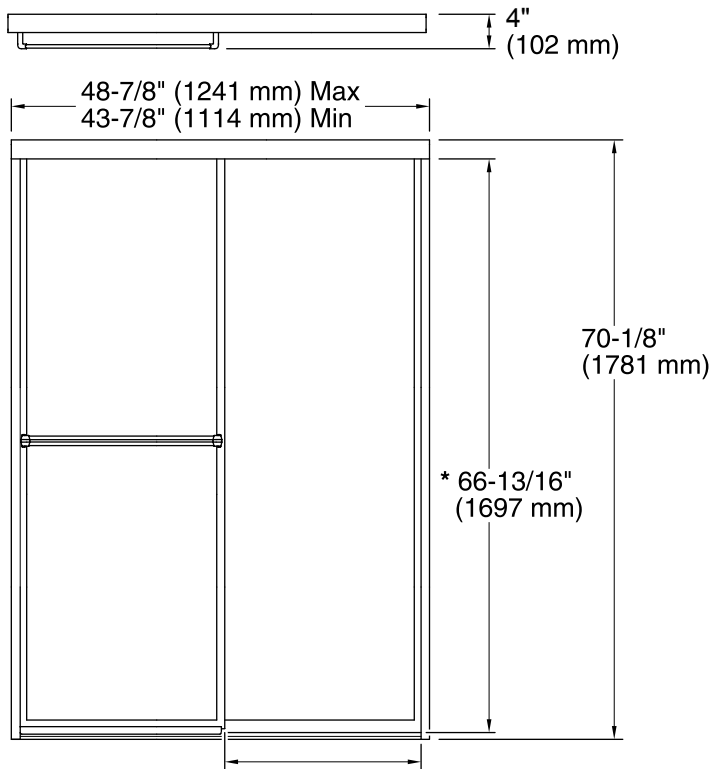

Features

- Can be installed to open to the left or right.
- Smooth, easy-to-clean wall jambs.
- Featuring ComforTrack™ Technology – a cushioned bottom track that allows for easier access to the showering space.

* 22-15/16" (583 mm) Max
* 20-7/16" (519 mm) Min

* Walk-Through

Technical Information

All product dimensions are nominal.

Installation type: For shower base installation

Opening style: Sliding/Bypass

Opening Width - Min: 43-7/8" (1114 mm)

Opening Width - Max: 48-7/8" (1241 mm)

Walk-through - Min: 20-7/16" (519 mm)

Walk-through - Max: 22-15/16" (583 mm)

Glass thickness: 3/16" (5 mm)

Notes

Install this product according to the installation guide.