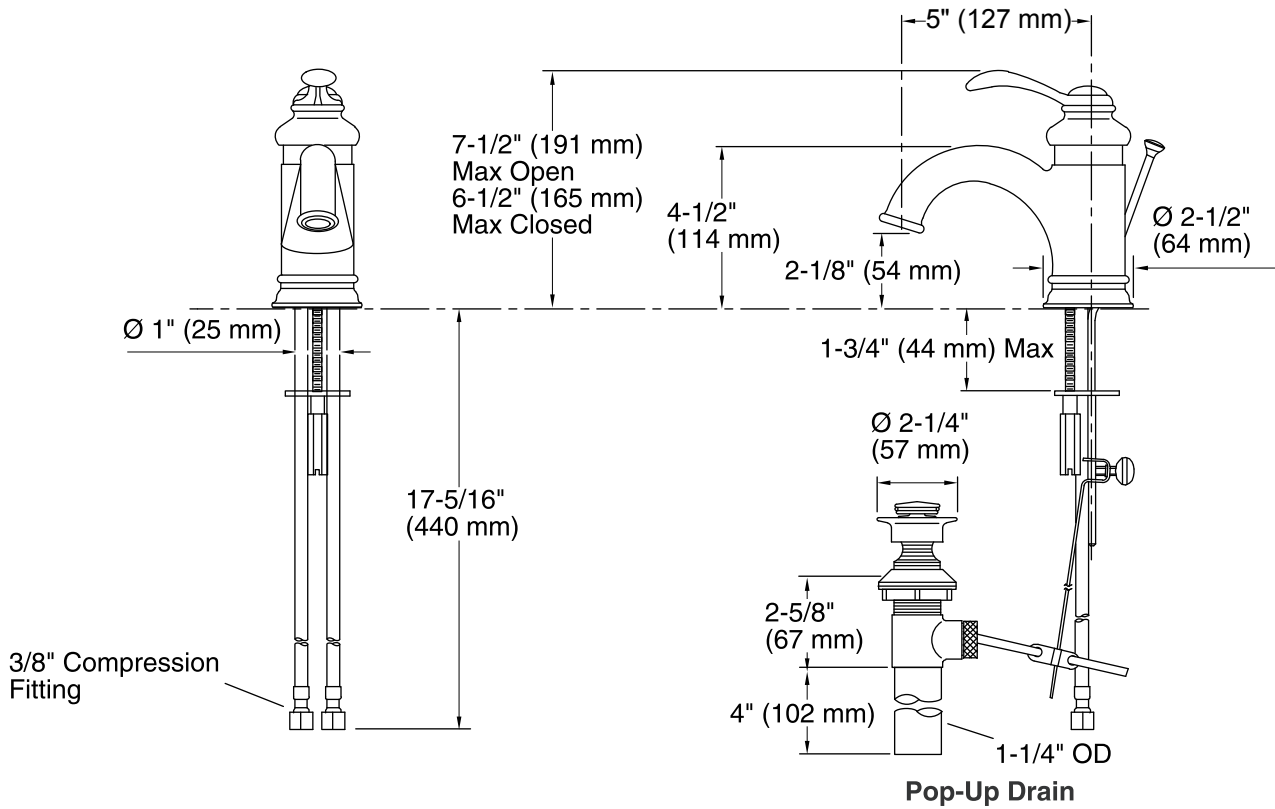

Technical Information

All product dimensions are nominal.

Faucet:

Flow rate: 1.2 gal/min (4.5 l/min)

Pressure: 60 psi (4.1 bar)

Drain included: YES

Drain tailpiece included: YES

Spout:

Spout reach: 5" (127 mm)

Notes

Install this product according to the installation guide.

ADA, OBC, CSA B651 compliant when installed to the specific requirements of these regulations.