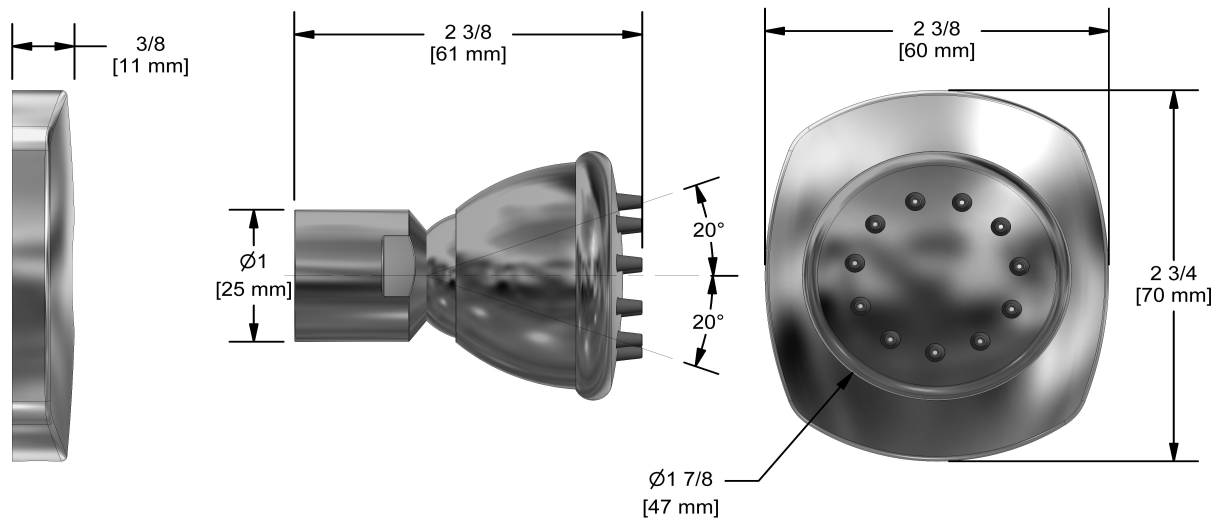

Body jet
397

Specifications

Descriptions

- Scale-free
- ½" inlet female NPT
- Directional

Available colors

- C : Chrome

Available flow

- 2 à/to 6 L/min, 0.5 à/to 1.6 gpm (US) 60psi

Certifications

- CSA B125.1
- ASME A112.18.1
- CMR248 Approval

cUPC®

Sizes, models and finishes may differ from those presented.

Warranty

This **Riobel Inc.** product you have purchased carries a Limited Lifetime Warranty on the chrome, PVD finish, blacks and all working parts and is guaranteed from the initial purchase date against all manufacturing defects. All other finishes, including plastic components, are guaranteed for one year. All electric and/or electronic parts are covered by a 5-year limited warranty.