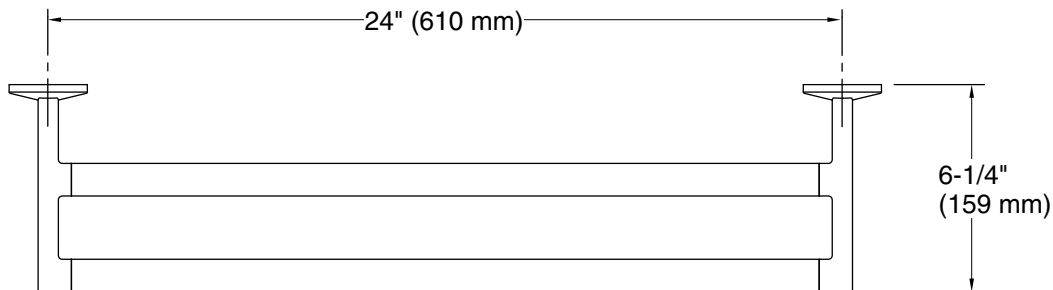

Features

- Double bar provides additional towel storage
- Coordinates with Components faucets, accessories, and showering components to complete your bathroom

Material

- Premium metal construction for durability and reliability
- KOHLER finishes resist corrosion and tarnishing

Technical Information

All product dimensions are nominal.

Material: Zinc, Brass

Notes

Install this product according to the installation instructions.

CAUTION: Risk of personal injury. Do not install these products in any area where they are likely to be used inadvertently as a grab bar or support bar. These products are not designed or intended for use as a grab bar or support bar.