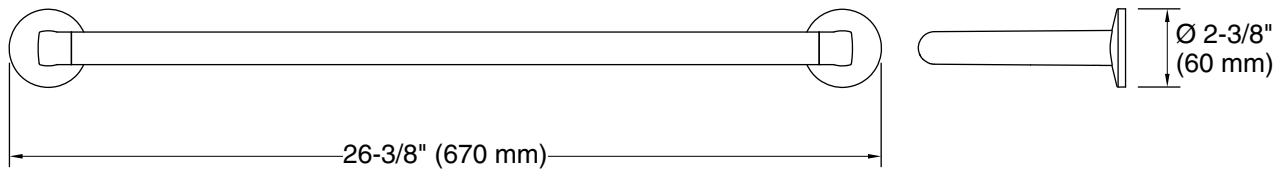

Technical Information

All product dimensions are nominal.

Material: Zinc, Brass

Notes

Install this product according to the installation instructions.

CAUTION: Risk of personal injury. Do not install these products in any area where they are likely to be used inadvertently as a grab bar or support bar. These products are not designed or intended for use as a grab bar or support bar.