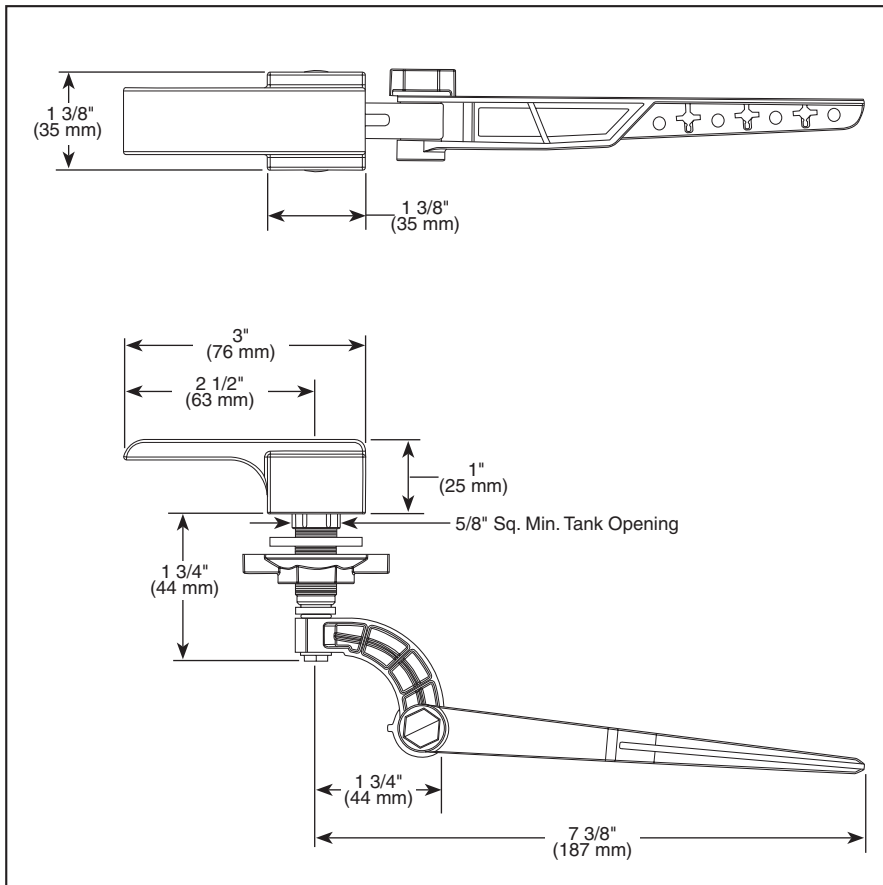

ACCESSORIES

- Coordinates with Arzo® & Ara™ Bath Collection
- Universal Tank Lever

Submitted Model No.: _____

Specific Features: _____

▲ Designate proper finish suffix

STANDARD SPECIFICATIONS:

- Installation instructions included with product.
- Universal left front or left side mount tank lever.
- Can work in right side mount toilets.

Liberty Hardware Manufacturing Corporation
 140 Business Park Drive
 Winston-Salem, NC 27107
 800.542.3789
 www.libertyhardware.com
 © 2013 LHMC, A Masco Company

Delta reserves the right (1) to make changes in specifications and materials, and (2) to change or discontinue models, both without notice or obligation. Dimensions are for reference only. See current full-line price book or www.deltafaucet.com for finish options and product availability.