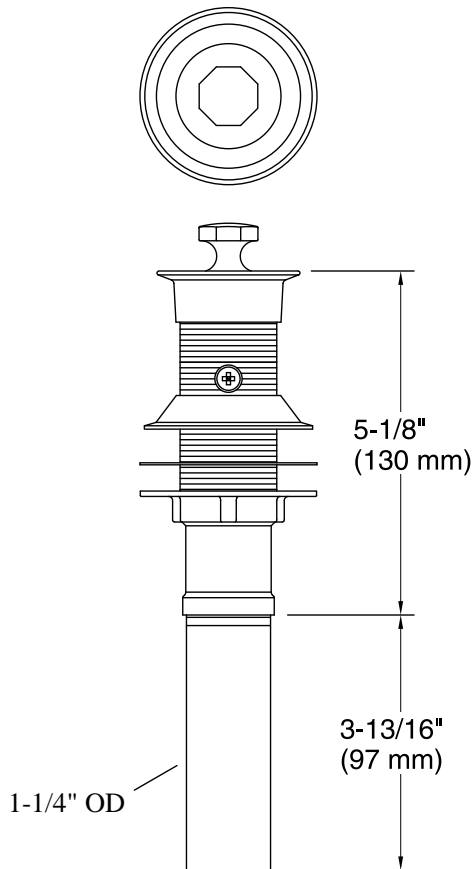

Features

- 1-1/4" (32 mm) connection.
- Nonremovable metal stopper.
- For use in nonoverflow applications.
- For use with Spun Glass™ vessel bathroom sink.

Recommended Products/Accessories

- K-23726 Drain treatment
- K-23723 Faucet cleaner

Codes/Standards

ASME A112.18.2/CSA B125.2

KOHLER® One-Year Limited Warranty

See website for detailed warranty information.

Available Colors/Finishes

Color tiles intended for reference only.

Color	Code	Description
	CP	Polished Chrome
	SN	Vibrant® Polished Nickel
	AF	Vibrant® French Gold
	BGD	Vibrant® Moderne Brushed Gold
	BN	Vibrant® Brushed Nickel
	BV	Vibrant® Brushed Bronze
	2BZ	Oil-Rubbed Bronze
	BL	Matte Black
	TB	Satin Black
	2MB	Vibrant® Brushed Moderne Brass
	TT	Vibrant Titanium

Technical Information

All product dimensions are nominal.

Notes

Install this product according to the installation guide.