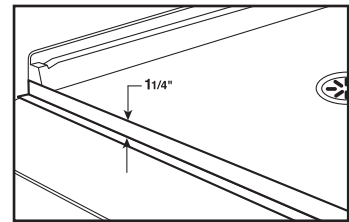

BF-FT
Barrier-Free Flexible Threshold