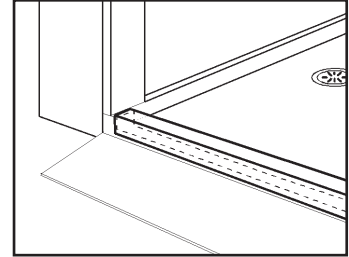

BARRIER-FREE AND TRANSFER SHOWER FLOOR ACCESSORIES

Model	Part	Dimensions	Ship Wt. Lb.	Ship FedEx	Carton Dims. In.	Cu. Ft.
Thresholds						
BF-6000 Aluminum Removable Threshold						
BF-6000	BF6000	2-1/2" D x 2-1/4" H x 60" W	5	FedEx	61 x 3 x 3	.32
BF-FT Barrier-Free Flexible Threshold						
BF-FT	BF6000FT	Vinyl Strip 1-1/4" x 1" / Aluminum Ext. 3/4"	5	FedEx	60 x 2 x 2	.14
BT-CT Silicone Collapsible Threshold						
BT-CT	BT6000CT	1-1/2" D x 67" W x 1" H	3	FedEx	18 x 14 x 2	.24
Folding Shower Seats						
BF-2300R Folding Shower Seat, Right Side Wall Installation (White Only)						
BF-2300R	BF0023RH	23-1/2" W x 21" D (597 mm x 572 mm)	21	FedEx	30 x 26 x 6	2.71
(Mounting materials not included)						
BF-2300L Folding Shower Seat, Left Side Wall Installation (White Only)						
BF-2300L	BF0023LH	23-1/2" W x 21" D (597 mm x 572 mm)	21	FedEx	30 x 26 x 6	2.71
(Mounting materials not included)						
Grab Bars						
BF-2448 L-Shaped Stainless Steel Grab Bar						
(For use when shower seat is installed on either side.)						
BF-2448	BF02448	24" D x 48" L (610 mm x 1219 mm)	9	FedEx	51 x 26 x 4	3.07
BF-5024 Straight Stainless Steel Grab Bar						
(For use when shower seat is installed on back wall.)						
BF-5024	BF05024	24" L (610 mm)	3	FedEx	31 x 4 x 4	.29
BF-5048 Straight Stainless Steel Grab Bar						
(For use when shower seat is installed on back wall.)						
BF-5048	BF05048	48" L (1219 mm)	5	FedEx	51 x 4 x 4	.47
BF-5072 Grab Bar Kit						
(For use when shower seat is installed on back wall.)						
BF-5072	BF05072		8		51 x 8 x 4	.94
Kit includes BF-5024 and BF-5048.						
GB-0014 Straight Stainless Steel Grab Bar						
(For use with transfer shower floor.)						
GB-0014	GB00014	14" L (356 mm)	5	FedEx	5 x 5 x 15	.22
GB-1432 "L-Shaped" Stainless Steel Grab Bar						
(For use when shower seat is installed on either side.)						
GB-1432	GB01432	14" x 32" (356 mm x 813 mm)	9	FedEx	51 x 26 x 4	3.07