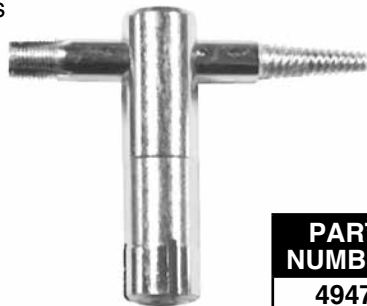

Manual Air & Condensate Vents

- 1/8" threads
- Nickle plated brass
- Qty pack 25

PART NUMBER	DESCRIPTION
605	Standard coin/key combo
605LK	Standard LESS key
606	Key ONLY

3 in 1 Radiator Air Vent Wrench

- Inserts
- Extracts
- Renews threads

PART NUMBER
4947

Radiator Valve Handles

PART NUMBER	DESCRIPTION
621	Three Lugs

Radiator Spud Wrench for 1/2" - 2" Spuds

PART NUMBER
4558

Inspection Mirror - Telescoping

- Fully adjustable
- 1-1/2" Diameter mirror
- Individual display card

PART NUMBER	LENGTH
4914	24"