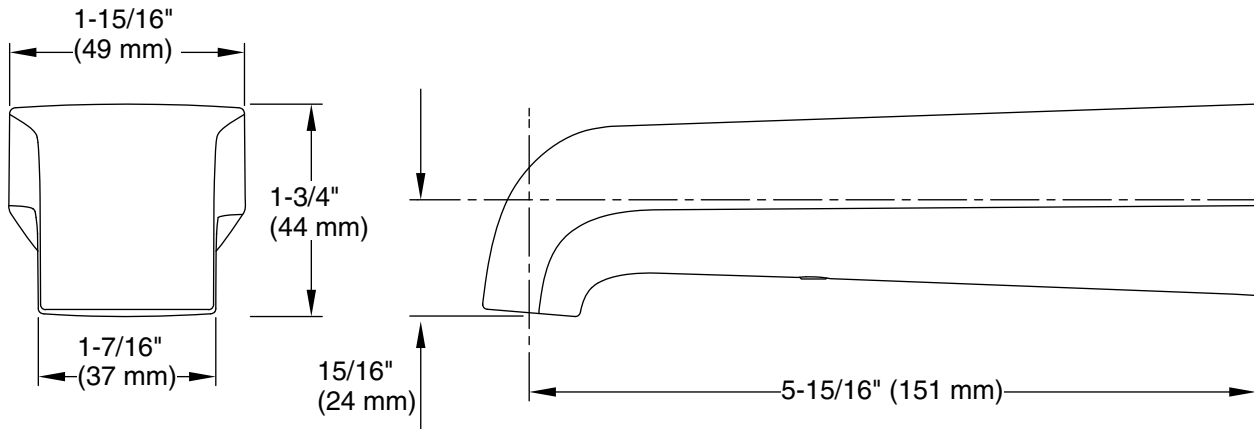

Technical Information

All product dimensions are nominal.

Drain included: No

Spout:

Spout reach: 5-15/16" (150 mm)

Notes

Install this product according to the installation instructions.