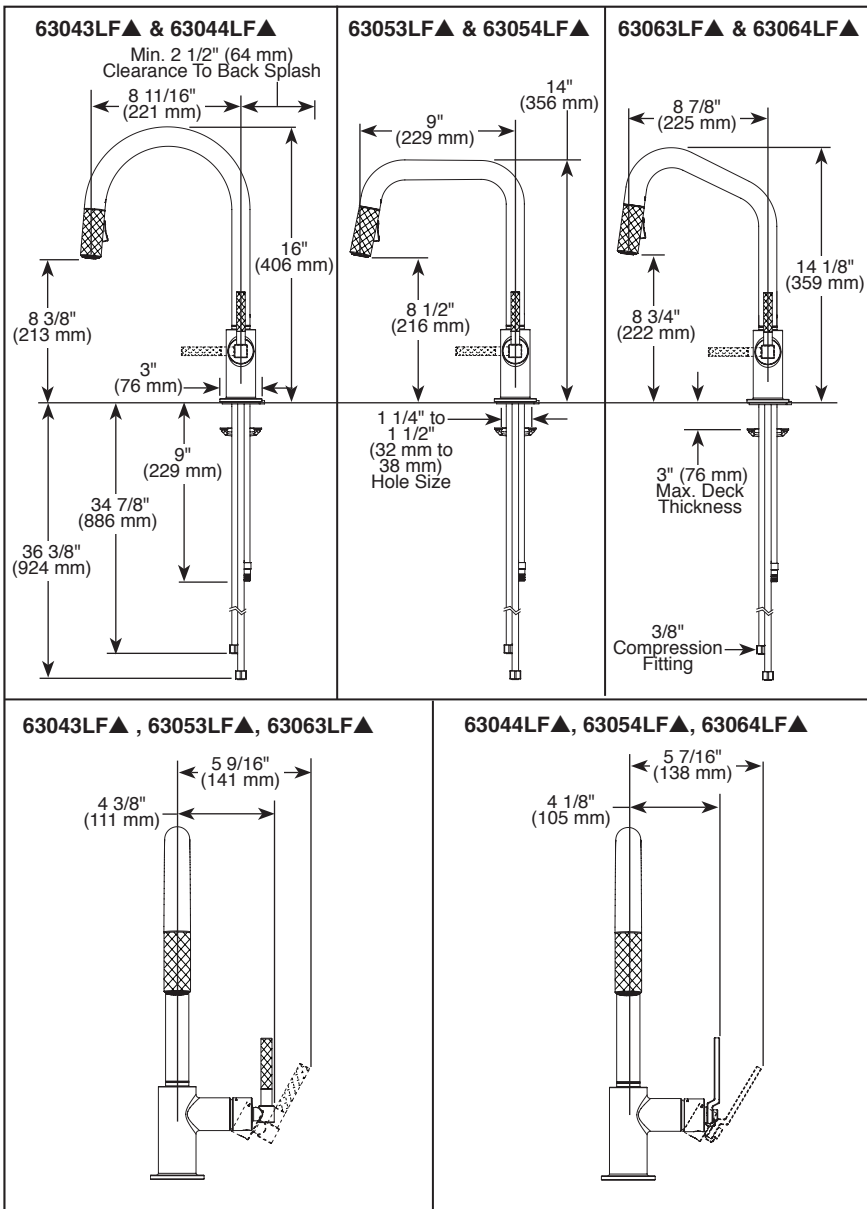

BRIZO®

KITCHEN FAUCETS

- Litze™ Collection
- Single Handle Pull-Down

FEATURES:

- MagneDock® Magnetic Docking

STANDARD SPECIFICATIONS:

- Maximum 1.8 gpm @ 60 psi, 6.8 L/min @ 414 kPa
- One hole mount
- Euro-motion ceramic cartridge
- Spout rotates 360°
- Two-function wand; Aerated stream or spray
- Dual integral check valves in sprayer
- Quick connect hoses
- Hose travels inside mounting shank so it will not interfere with deck edges

COMPLIES WITH:

- ASME A112.18.1 / CSA B125.1
- ASME A112.18.6
- Indicates compliance to ICC/ANSI A117.1
- Verified compliant with .25% weighted average Pb content regulations.

Submitted Model No.: _____
 Specific Features: _____