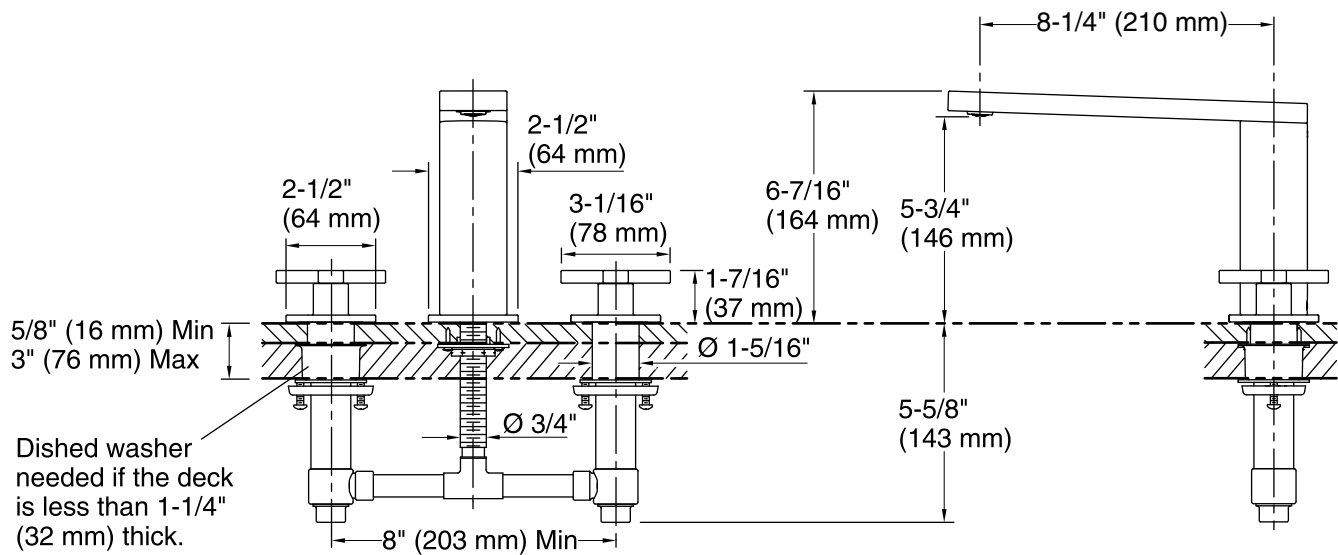

Finished Deck-Mount Installation Only

Technical Information

All product dimensions are nominal.

Spout:

Spout reach: 8-1/4" (210 mm)

Handle clearance: 1-9/16" (39 mm)

Notes

Install this product according to the installation guide.

ADA compliant when installed to the specific requirements of these regulations.