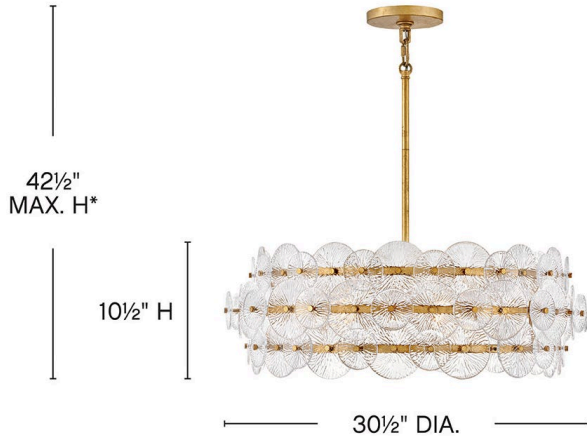

### MEDIUM DRUM CHANDELIER

Rene radiates light through multiple layers of beautiful, pressed glass disks. Rene's signature touch highlights a Distressed Brass or Glacial finish, evoking both transitional and glam influences.

DETAILS	
FINISH:	Distressed Brass
MATERIAL:	Steel
GLASS:	Clear Pressed
SLOPE DEGREE:	90
DIMMABLE:	YES - WITH DIMMABLE LAMP (NOT INCLUDED)

DIMENSIONS	
WIDTH:	30.5"
HEIGHT:	10.5"
WEIGHT:	41.9lb

LIGHT SOURCE	
LIGHT SOURCE:	Socketed
WATTAGE:	6-5w Med. LED, 60w Equiv.
VOLTAGE:	120v

MOUNTING	
CANOPY:	6.5" Dia.
LEAD WIRE:	1 X 144"
MAX HEIGHT:	42.5

SHIPPING	
CARTON LENGTH:	33.5
CARTON WIDTH:	33.5
CARTON HEIGHT:	11
CARTON WEIGHT:	54

\*Maximum achievable height with stems included.

#### PRODUCT DETAILS:

- Suitable for use in dry (indoor) locations as defined by NEC and CEC. Meets United States UL Underwriters Laboratories & CSA Canadian Standards Association Product Safety Standards.
- This fixture includes multiple down stems in various lengths to customize the installation height of the fixture, including one 6" stem and two 12" stems
- This item may be hung on a sloped ceiling
- Merging the best of traditional and modern elements with a sophisticated and streamlined look
- Fixture weighs over 50lbs. Must be supported independently of the outlet box unless the outlet box is UL listed for the appropriate weight.