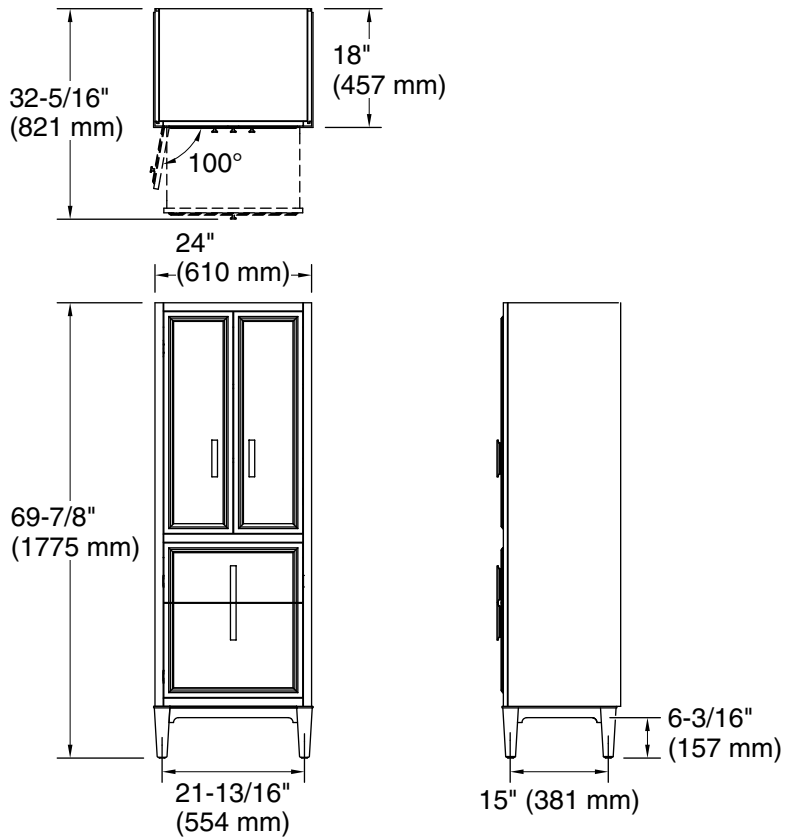

Features

- Two full-extension 12-3/4" (325 mm) drawers with soft-close side-mount slides
- 18" (457 mm) cabinet interior with two shelves provides ample storage space
- Finish-matched cabinet interior
- Customize your storage with optional accessories such as floor liners, drawer organizers, and perfectly sized containers (sold separately)
- Coordinates with K-33550 upgraded hardware finishes (sold separately)

Color tiles intended for reference only.

Color	Code	Description
	0	White
	1WX	Grey Slate

Technical Information

All product dimensions are nominal.

Notes

Install this product according to the installation instructions.