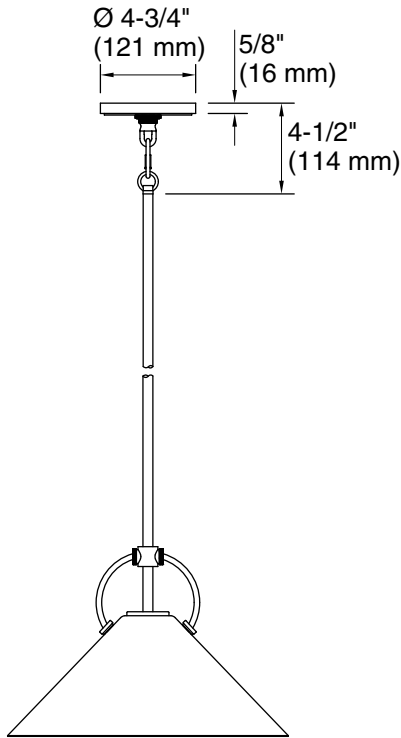

Required Electrical Service

One circuit required.

120 V, 0.833 A, 60 Hz

Technical Information

All product dimensions are nominal.

Material:	Steel, Glass, Brass, Aluminum
Number of Lights:	1
Lighting Type:	Socket-based
Socket Type:	E-26 Medium
Number of Shades:	1
Shade Type:	Frosted Glass
Hanging Type:	Downrod
Downrod Detail:	2 x 18" (457 mm), 1 x 12" (305 mm), 1 x 6" (152 mm), 1 x 3" (76 mm)
Height:	18-13/16" (478 mm) - 72-13/16" (1850 mm)

Notes

Install this product according to the installation instructions.