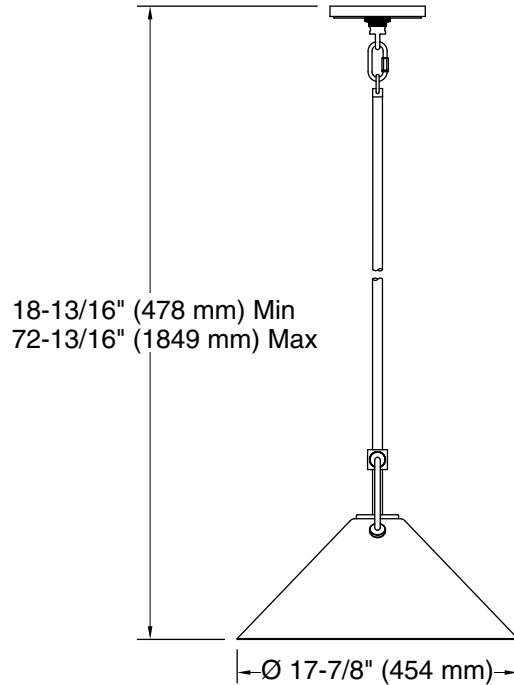

Required Electrical Service

One circuit required.

120 V, 0.833 A, 60 Hz

Technical Information

All product dimensions are nominal.

Material:	Steel, Glass, Brass, Aluminum
Number of Lights:	1
Lighting Type:	Socket-based
Socket Type:	E-26 Medium
Number of Shades:	1
Shade Type:	Frosted Glass
Hanging Type:	Downrod
Downrod Detail:	2 x 18" (457 mm), 1 x 12" (305 mm), 1 x 6" (152 mm), 1 x 3" (76 mm)
Height:	18-13/16" (478 mm) - 72-13/16" (1850 mm)

Notes

Install this product according to the installation instructions.