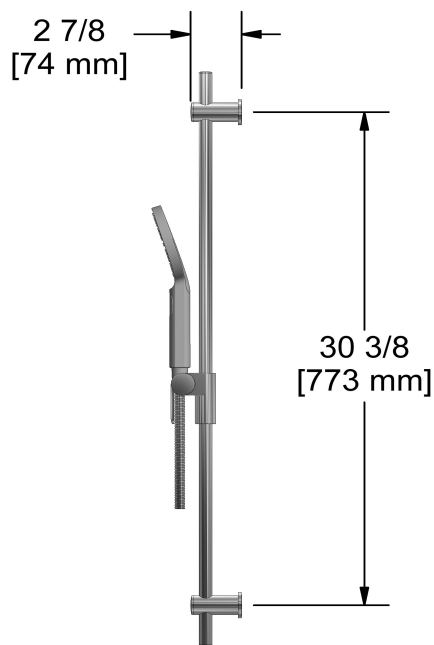

Certifications

- CSA B125.1
- ASME A112.18.1
- CMR248 Approval

Sizes, models and finishes may differ from thoses presented.

Warranty

This **Riobel Inc.** product you have purchased carries a Limited Lifetime Warranty on the chrome, PVD finish, blacks and all working parts and is guaranteed from the initial purchase date against all manufacturing defects. All other finishes, including plastic components, are guaranteed for one year. All electric and/or electronic parts are covered by a 5-year limited warranty.

Customer Service

Ontario, West Canada : 888-287-5354 Quebec, Maritimes, United States : 866-473-8442