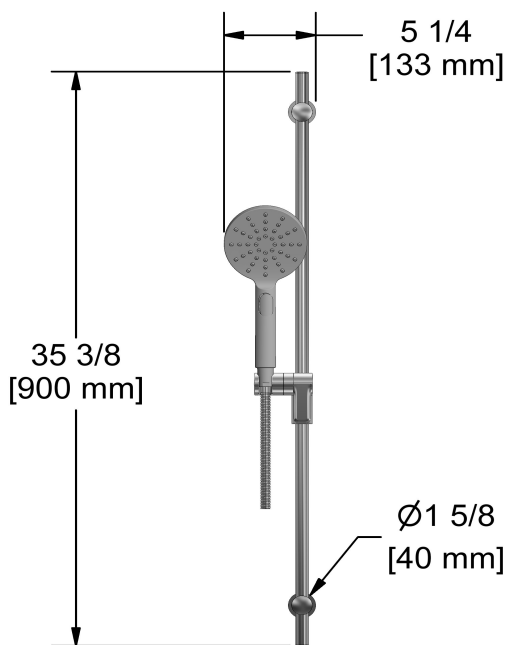

Certifications

- CSA B125.1
- ASME A112.18.1
- CMR248 Approval

Sizes, models and finishes may differ from thoses presented.

Warranty

This **Riobel Inc.** product you have purchased carries a Limited Lifetime Warranty on the chrome, PVD finish, blacks and all working parts and is guaranteed from the initial purchase date against all manufacturing defects. All other finishes, including plastic components, are guaranteed for one year. All electric and/or electronic parts are covered by a 5-year limited warranty.

Customer Service

Ontario, West Canada : 888-287-5354 Quebec, Maritimes, United States : 866-473-8442