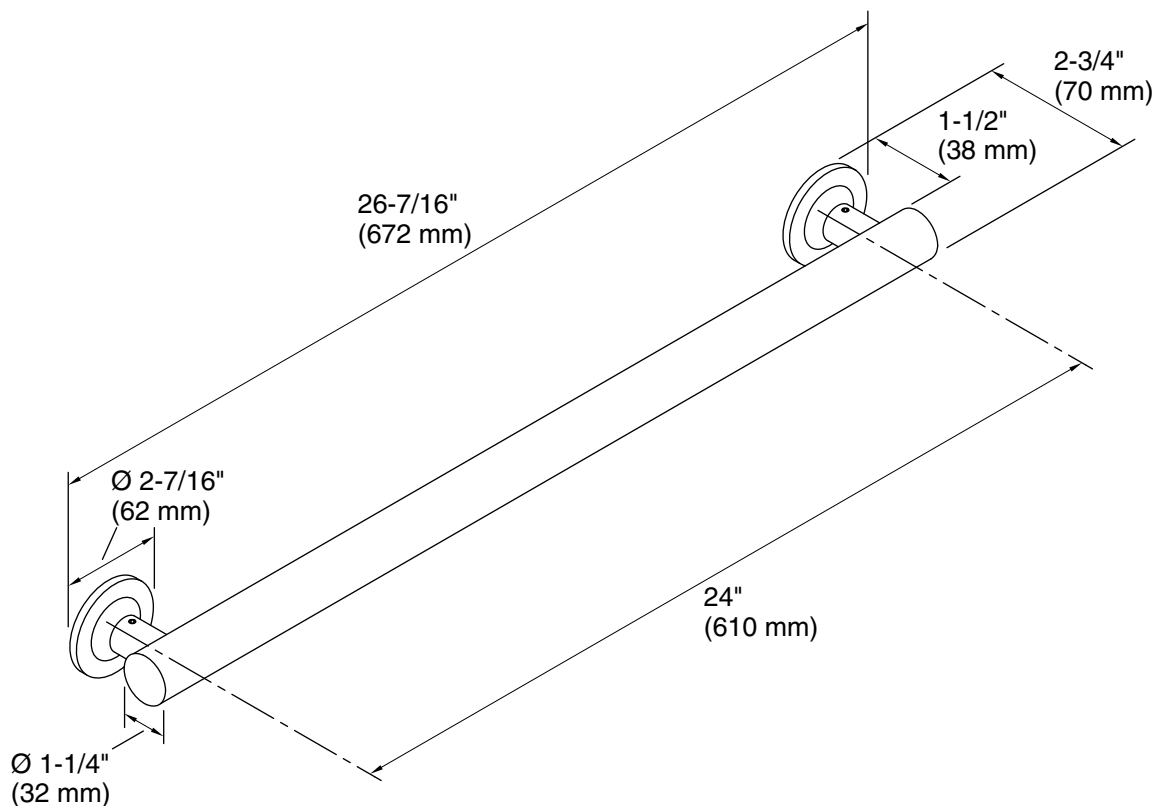

Technical Information

All product dimensions are nominal.

Material: Metal

Notes

Measure your actual product for roughing-in details.

WARNING: Risk of personal injury. The wall plates on the grab bar must be mounted to a brace between the wall studs. This will ensure that the weight of the user is adequately supported.