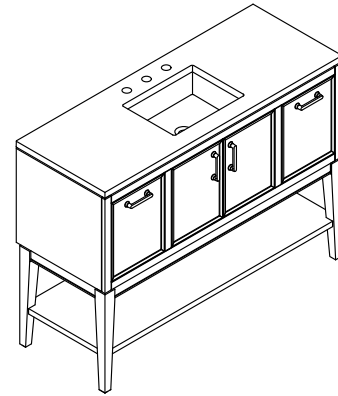

Features

- Two full-extension 12-3/4" (325 mm) drawers with soft-close side-mount slides
- Three-way adjustable slow-close door hinges for easy cabinet access
- 18" (457 mm) cabinet interior provides ample storage space
- Finish-matched cabinet interior offers generous clearance for plumbing
- Customize your storage with optional accessories such as floor liners, drawer organizers, and perfectly sized containers (sold separately)
- Coordinates with K-33584 upgraded hardware finishes, K-25817 quartz backsplash, and K-25819 quartz side splash (sold separately)

Material

- Quartz vanity top adds beauty and long-lasting durability
- Solid wood and moisture-resistant MDF
- Painted exterior

Installation

- Can be installed with legs or wall-hung
- Easy installation – no special tools required
- Separate vanity top makes for simplified installation

Required Products/Accessories

- K-27936 Protective floor liner for 48" cabinet
- K-28264 Silestone® quartz 49" backsplash
- K-33584 4" cabinet pull
- K-5447 Bathroom Vanity Top - Back Splash
- K-5451 Bathroom Vanity Top - Side Splash

Codes/Standards

ASME A112.19.2/CSA B45.1
EPA TSCA Title VI/CARB P2

KOHLER® One-Year Limited Warranty

See website for detailed warranty information.

Available Colors/Finishes

Color tiles intended for reference only.

Color	Code	Description
	0	White
	1WX	Grey Slate