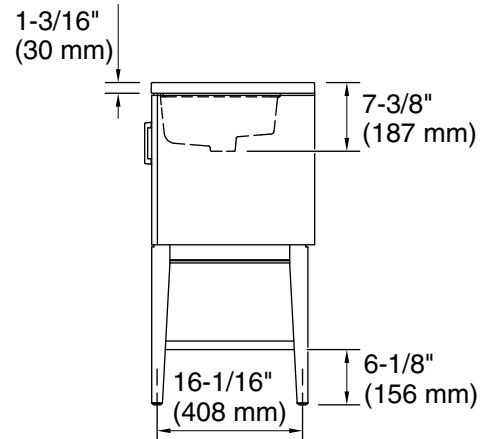

Features

- Two full-extension 12-3/4" (325 mm) drawers with soft-close side-mount slides
- Three-way adjustable slow-close door hinges for easy cabinet access
- 18" (457 mm) cabinet interior provides ample storage space
- Finish-matched cabinet interior offers generous clearance for plumbing
- Customize your storage with optional accessories such as floor liners, drawer organizers, and perfectly sized containers (sold separately)
- Coordinates with K-33584 upgraded hardware finishes, K-25817 quartz backsplash, and K-25819 quartz side splash (sold separately)

Color	Code	Description
	0	White
	1WX	Grey Slate

Waste Pipe Location Information

Technical Information

All product dimensions are nominal.

Notes

Install this product according to the installation instructions.