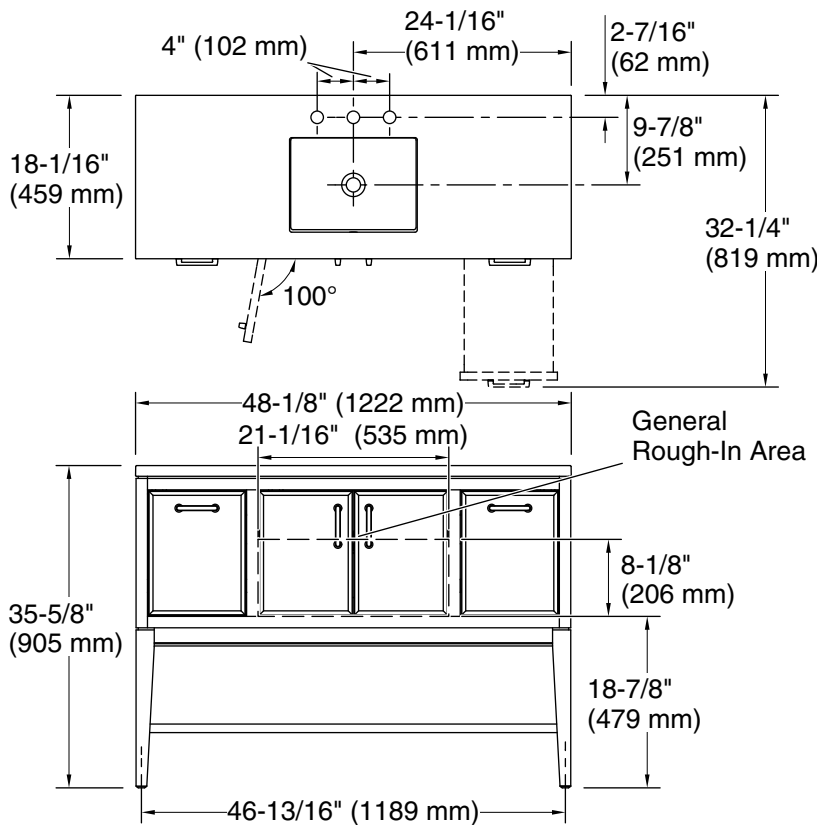

Features

- Two full-extension 12-3/4" (325 mm) drawers with soft-close side-mount slides
- Three-way adjustable slow-close door hinges for easy cabinet access
- 18" (457 mm) cabinet interior provides ample storage space
- Finish-matched cabinet interior offers generous clearance for plumbing
- Customize your storage with optional accessories such as floor liners, drawer organizers, and perfectly sized containers (sold separately)
- Coordinates with K-33584 upgraded hardware finishes, K-25817 quartz backsplash, and K-25819 quartz side splash (sold separately)

Color	Code	Description
	0	White
	1WX	Grey Slate

Waste Pipe Location Information

Technical Information

All product dimensions are nominal.

Notes

Install this product according to the installation instructions.