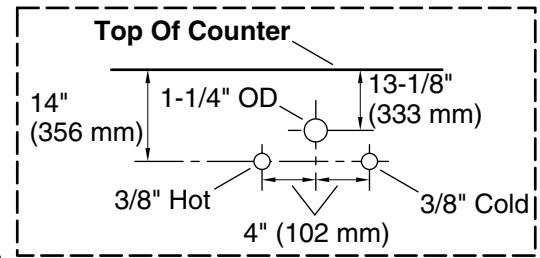

Features

- Two full-extension 12-3/4" (325 mm) drawers with soft-close side-mount slides
- Three-way adjustable slow-close door hinges for easy cabinet access
- 18" (457 mm) cabinet interior provides ample storage space
- Finish-matched cabinet interior offers generous clearance for plumbing
- Customize your storage with optional accessories such as floor liners, drawer organizers, and perfectly sized containers (sold separately)
- Coordinates with K-33584 upgraded hardware finishes, K-25817 quartz backsplash, and K-25819 quartz side splash (sold separately)

Color	Code	Description
	0	White
	1WX	Grey Slate

Waste Pipe Location Information

Technical Information

All product dimensions are nominal.

Notes

Install this product according to the installation instructions.