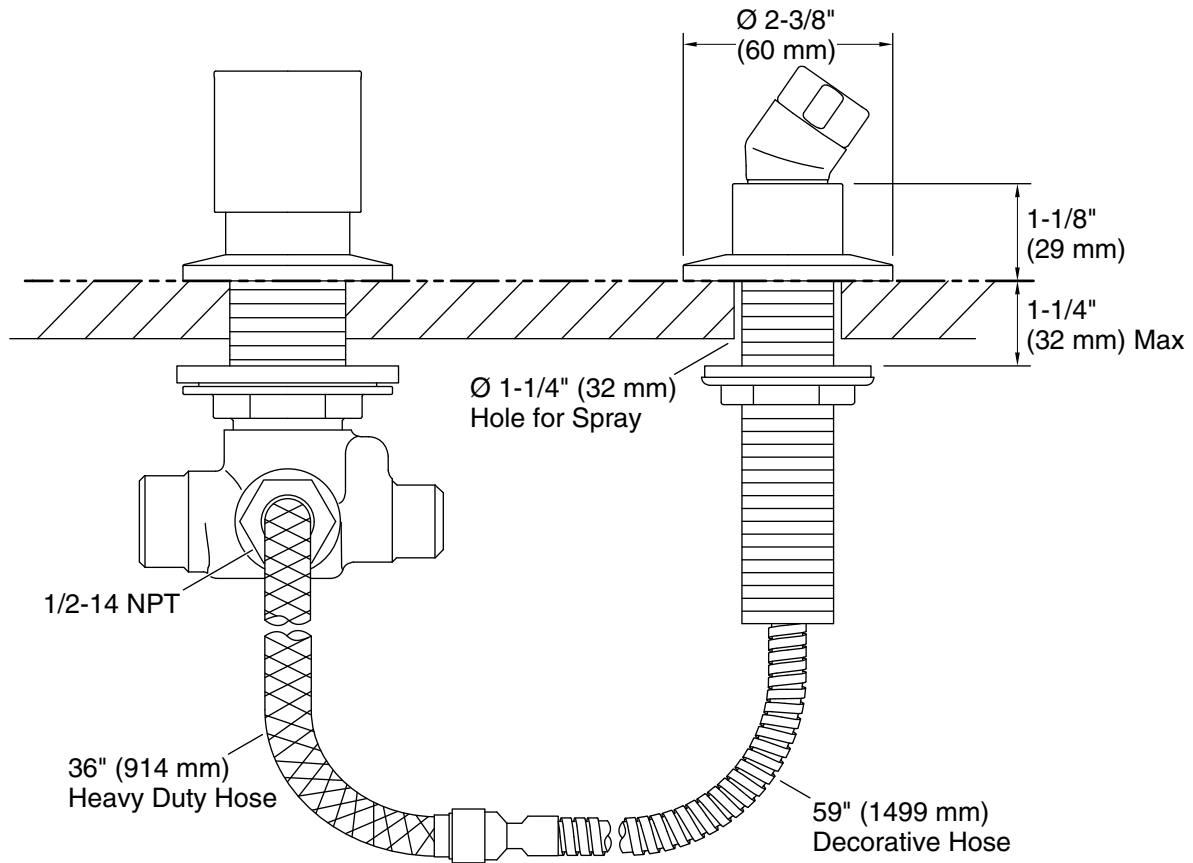

Technical Information

All product dimensions are nominal.

Shower Valve:

Flow Rate (Max) @ 45 psi	15 gal/min (56.8 l/min)
Pressure:	45 psi (3.1 bar)
Maximum (Static) Pressure:	125 psi (8.6 bar)
Valve body:	Cast brass
Drain included:	No

Notes

Install this product according to the installation instructions.