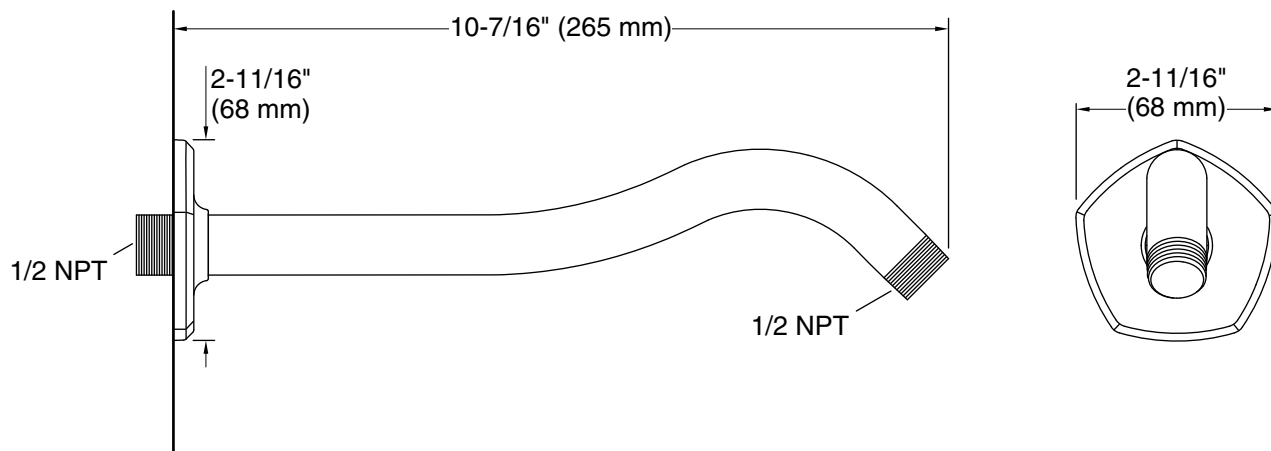

Features

- Part of the Occasion bathroom faucet and accessory collection
- 10-1/2" (267 mm) x 2-3/4" (70 mm) x 2-3/4" (70 mm)

Material

- Durable metal construction
- KOHLER finishes resist corrosion and tarnishing

Installation

- 1/2 -14 NPT connection
- Wall-mount

Codes/Standards

None Applicable

KOHLER® Faucet Lifetime Limited Warranty

See website for detailed warranty information.

Available Colors/Finishes

Color tiles intended for reference only.

Color	Code	Description
	CP	Polished Chrome
	SN	Vibrant™ Polished Nickel
	BN	Vibrant™ Brushed Nickel
	BL	Matte Black
	2MB	Vibrant™ Brushed Moderne Brass

Technical Information

All product dimensions are nominal.