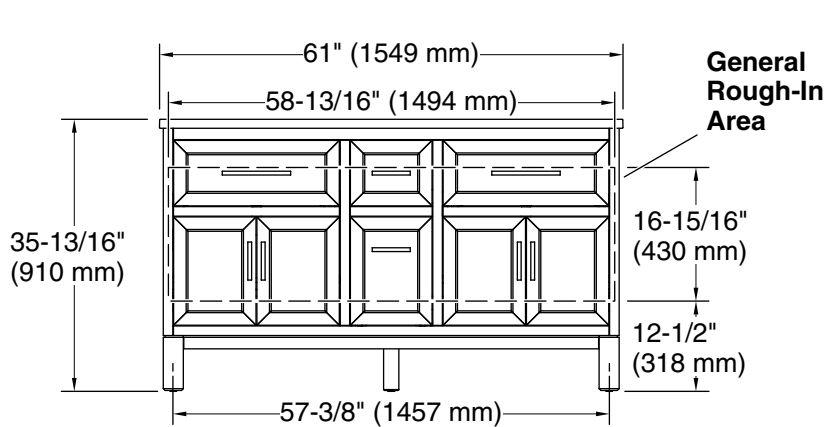

Features

- Set includes cabinet, precut quartz vanity top, sinks, cabinet hardware
- Vanity top has 8" (203 mm) widespread faucet holes; requires deck-mount faucets (sold separately)
- Three-way adjustable slow-close door hinges for easy cabinet access
- Dovetail joint drawer construction
- Soft-close drawers and doors prevent slamming

Technical Information

All product dimensions are nominal.

Notes

Install this product according to the installation instructions.