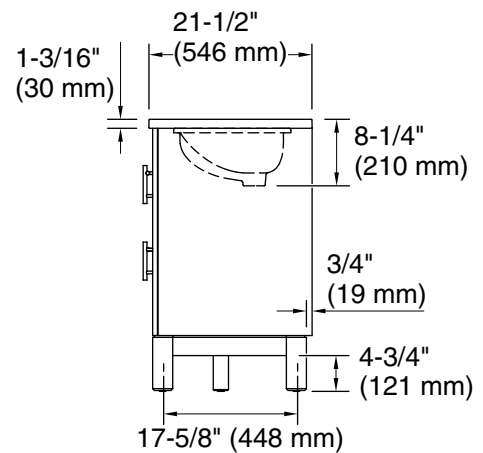

Features

- Set includes cabinet, precut quartz vanity top, sinks, cabinet hardware
- Vanity top has 8" (203 mm) widespread faucet holes; requires deck-mount faucets (sold separately)
- Three-way adjustable slow-close door hinges for easy cabinet access
- Dovetail joint drawer construction
- Soft-close drawers and doors prevent slamming

Technical Information

All product dimensions are nominal.

Notes

Install this product according to the installation instructions.