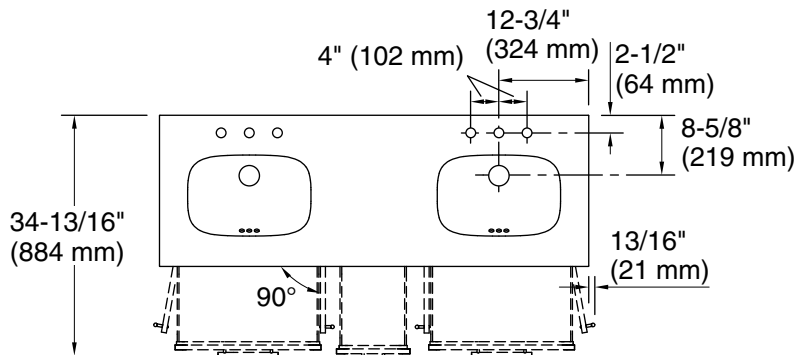

Features

- Set includes cabinet, precut quartz vanity top, sinks, cabinet hardware
- Vanity top has 8" (203 mm) widespread faucet holes; requires deck-mount faucets (sold separately)
- Three-way adjustable slow-close door hinges for easy cabinet access
- Dovetail joint drawer construction
- Soft-close drawers and doors prevent slamming

Technical Information

All product dimensions are nominal.

Notes

Install this product according to the installation instructions.