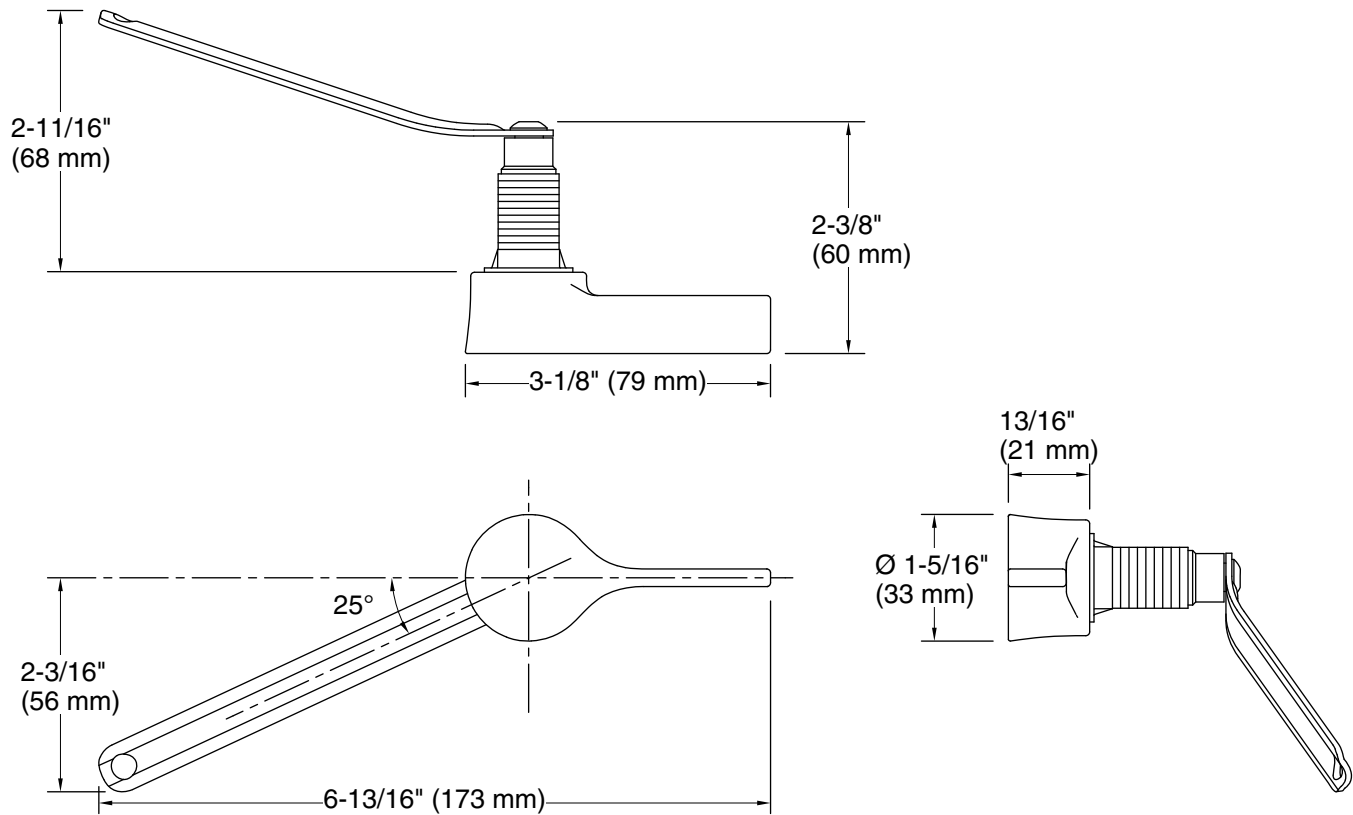

Cimarron®
Right-hand trip lever
K-25986-R

Features

- Right-hand Polished Chrome trip lever.
- For use with the Cimarron® Revolution 360® toilet.

Material

- Premium metal construction for durability and reliability.
- KOHLER finishes resist corrosion and tarnishing.

Technical Information

All product dimensions are nominal.

Material: Zinc