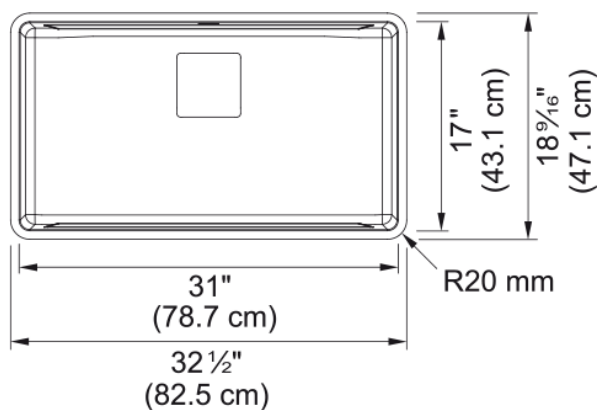

## Pescara Undermount Sink - PTX110-31-WKC | 122.0672.209

32.5-in. x 18.56-in. Undermount 18 Gauge Stainless Steel Single Bowl Workcenter Kitchen Sink. The Pescara Workcenter sink is a fully equipped built-in kitchen workstation. The space-saving integrated kitchen tools offer plenty of room for prepping over your sink, freeing up counter space for other cooking activities. Crafted from 18-gauge stainless steel with smooth corners, this workcenter sink is low maintenance and easy to clean.

### Product Dimensions

Length (right to left)	32.575
Width (front to back)	18.181
Large bowl size: right to left	30.984
Large bowl size: front to back	16.969
Large bowl: depth	9.488

### Installation

Minimum cabinet size	36"
----------------------	-----