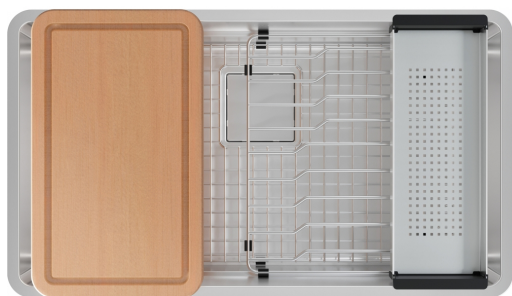

## Pescara Undermount Sink - PTX110-31-WKC | 122.0672.209

32.5-in. x 18.56-in. Undermount 18 Gauge Stainless Steel Single Bowl Workcenter Kitchen Sink. The Pescara Workcenter sink is a fully equipped built-in kitchen workstation. The space-saving integrated kitchen tools offer plenty of room for prepping over your sink, freeing up counter space for other cooking activities. Crafted from 18-gauge stainless steel with smooth corners, this workcenter sink is low maintenance and easy to clean.

### Aspect

Sink type	Sink
Type of material	Stainless steel
Number of bowls	1
Product color	Steel
Surface finish	Silk

### Product Dimensions

Length (right to left)	32.575
Width (front to back)	18.181
Large bowl size: right to left	30.984
Large bowl size: front to back	16.969
Large bowl: depth	9.488