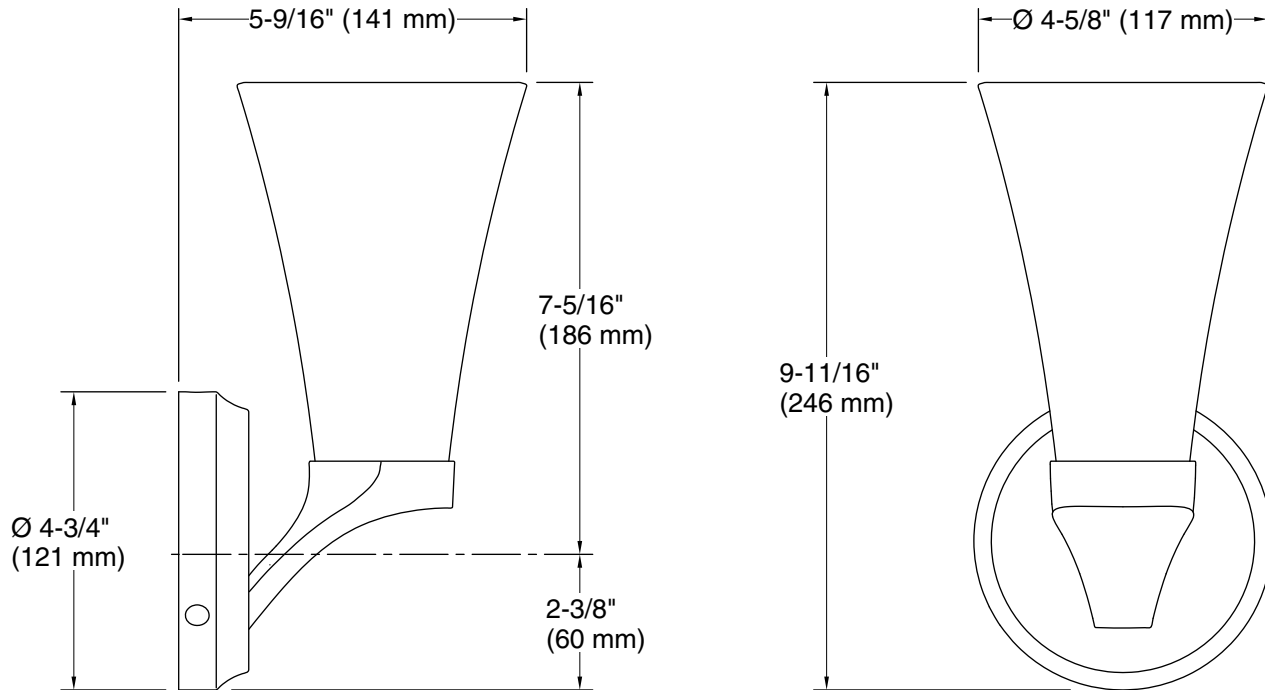

Required Electrical Service

One circuit required.

120 V, 60 Hz

Technical Information

All product dimensions are nominal.

Material: Steel, Glass, Zinc, Aluminum

Number of Lights: 1

Lighting Type: Socket-based

Socket Type: E-12 Candelabra

Number of Shades: 1

Shade Type: Frosted Glass

Notes

Install this product according to the installation instructions.