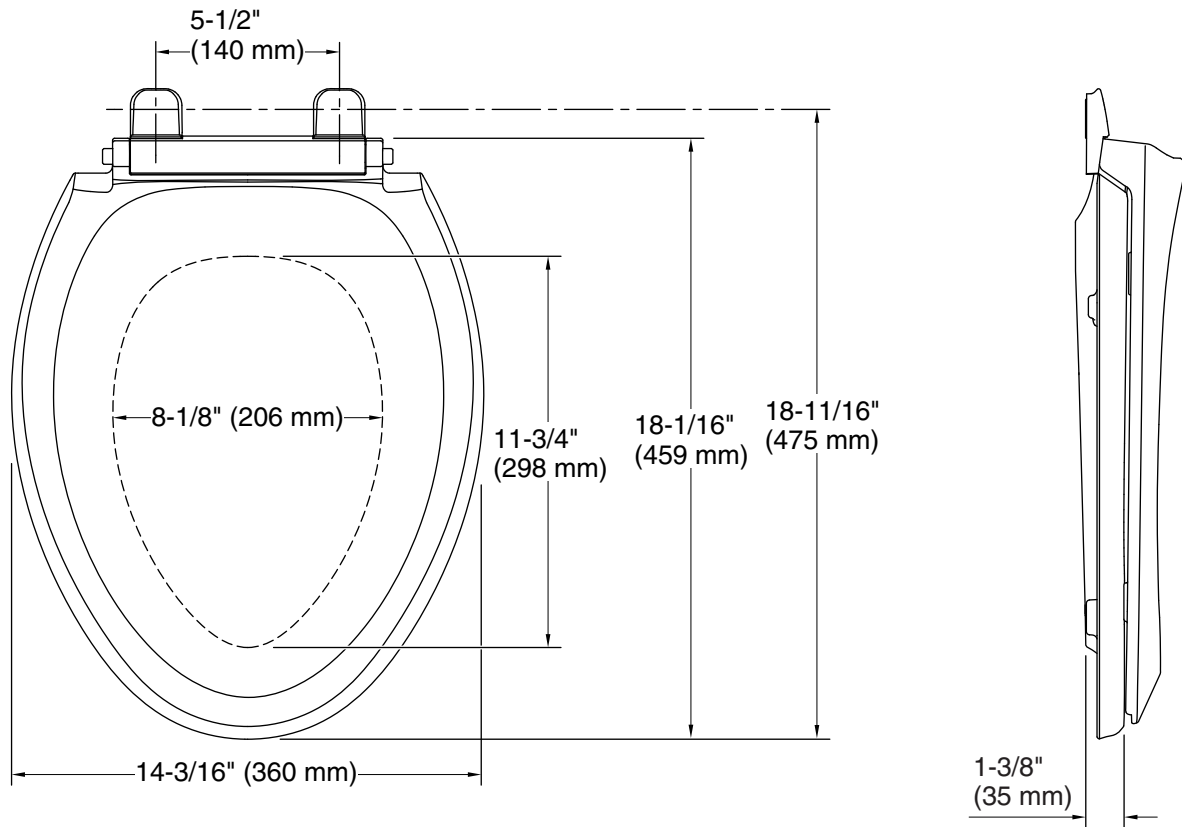

French Curve®
ReadyLatch® Quiet-Close™ elongated toilet seat
K-4713-RL

Features

- Grip-Tight installation hardware makes it easy to fasten the seat – everything is done from above the bowl
- ReadyLatch® hinge provides a positive lock/unlock latch to securely hold seat in position, yet seat easily removes for cleaning or adjusting fit
- Quiet-Close™ elongated lid and seat prevents slamming
- Grip-Tight bumpers hold seat firmly in place
- Contoured seat for user comfort
- Color-matched plastic hinges

Technical Information

All product dimensions are nominal.

Seat shape type: Elongated
Seat front type: Closed-front
Seat-mounting holes: 5-1/2" (140 mm)

1-800-4KOHLER (1-800-456-4537)

Kohler Co. reserves the right to make revisions without notice to product specifications.