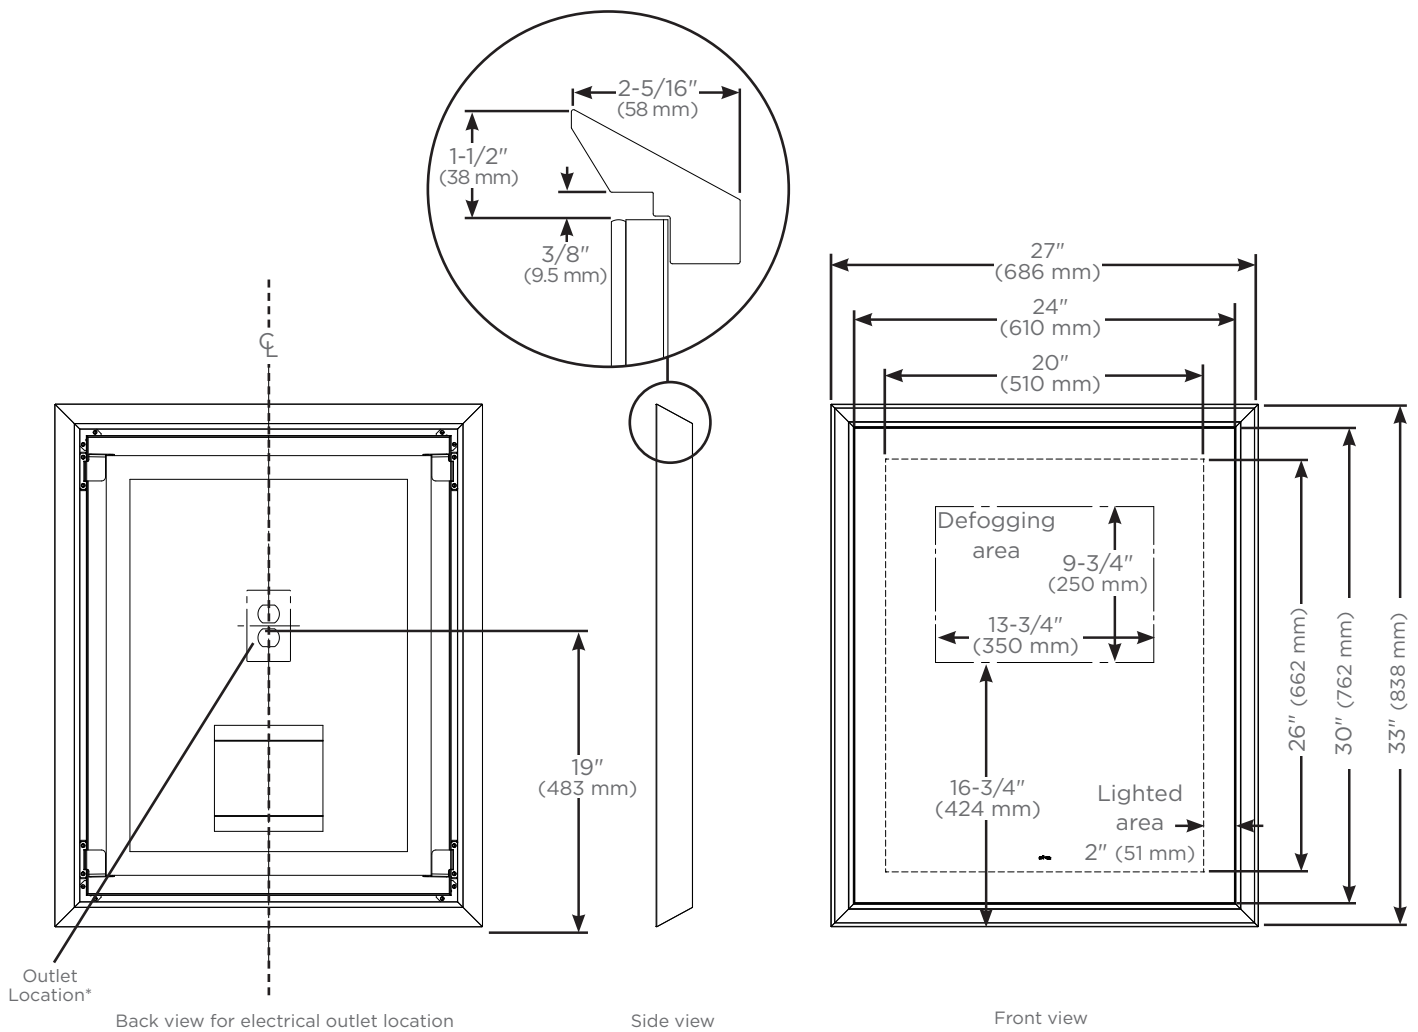

Installation

- 120 Vac 60Hz wall outlet location as shown in drawing - Required for source power
- Electrical wiring using standard residential dimmers and switches (not included)
- Compatible with most Triac/Phase-cut dimmers
- Dimmer recommendation: Lutron C.L Dimmers or Caseta Wireless (purchased separately)
- Mirror hangs in portrait orientation
- Includes hardware with easy installation via Plug and Hang System

Options

- Mirror Style: Title 24 Rectangle Perimeter
- Frame Styles: Slim Museum, Chamfer Museum
- Metal Frame Finishes: Chrome, Polished Nickel, Matte Gold, and Matte Black
- Custom versions available (minimum order quantity required)
- Commercial 0-10V wiring protocols are available for custom quote

* See instructions 209-1308 for wiring and location

For additional information contact customerservice@robern.com