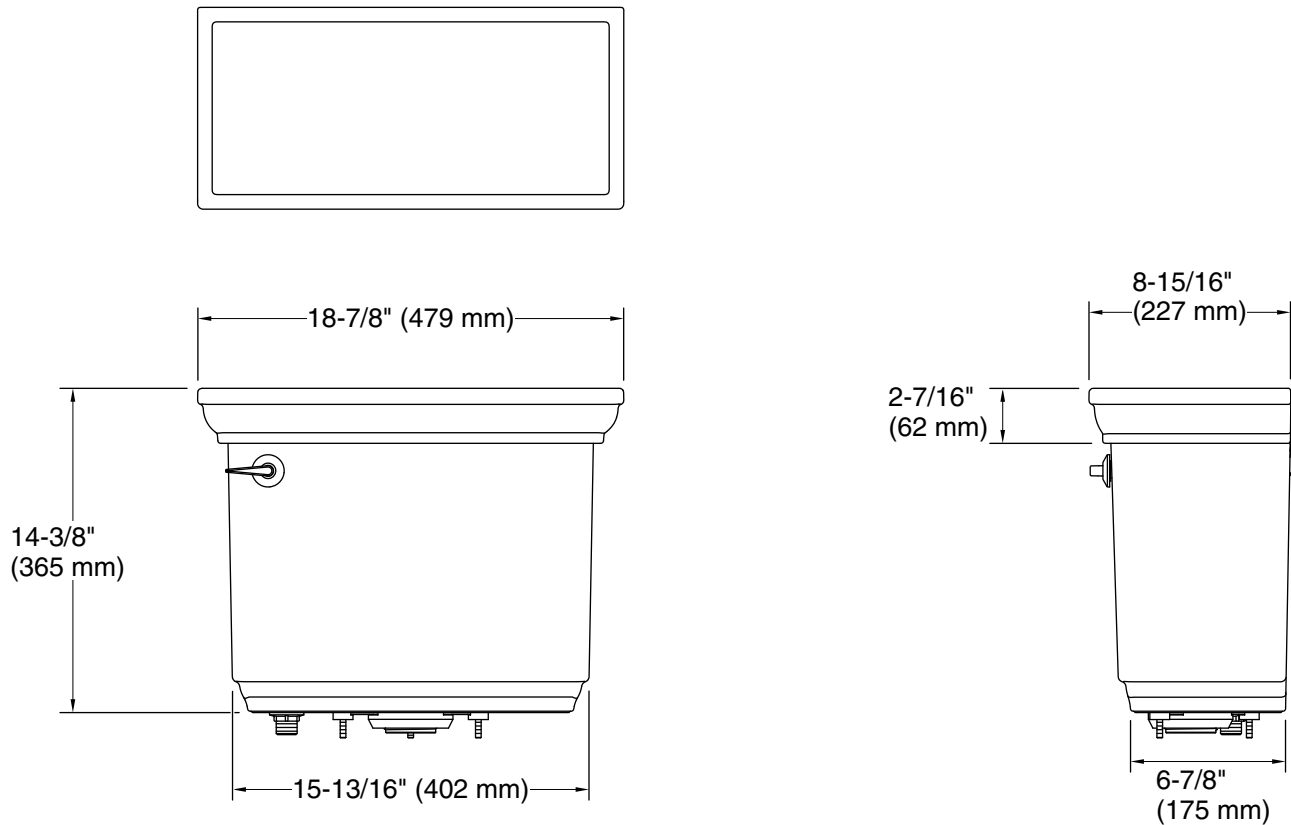

### Technical Information

All product dimensions are nominal.

Toilet type: Bowl-mount

Flush type: AquaPiston