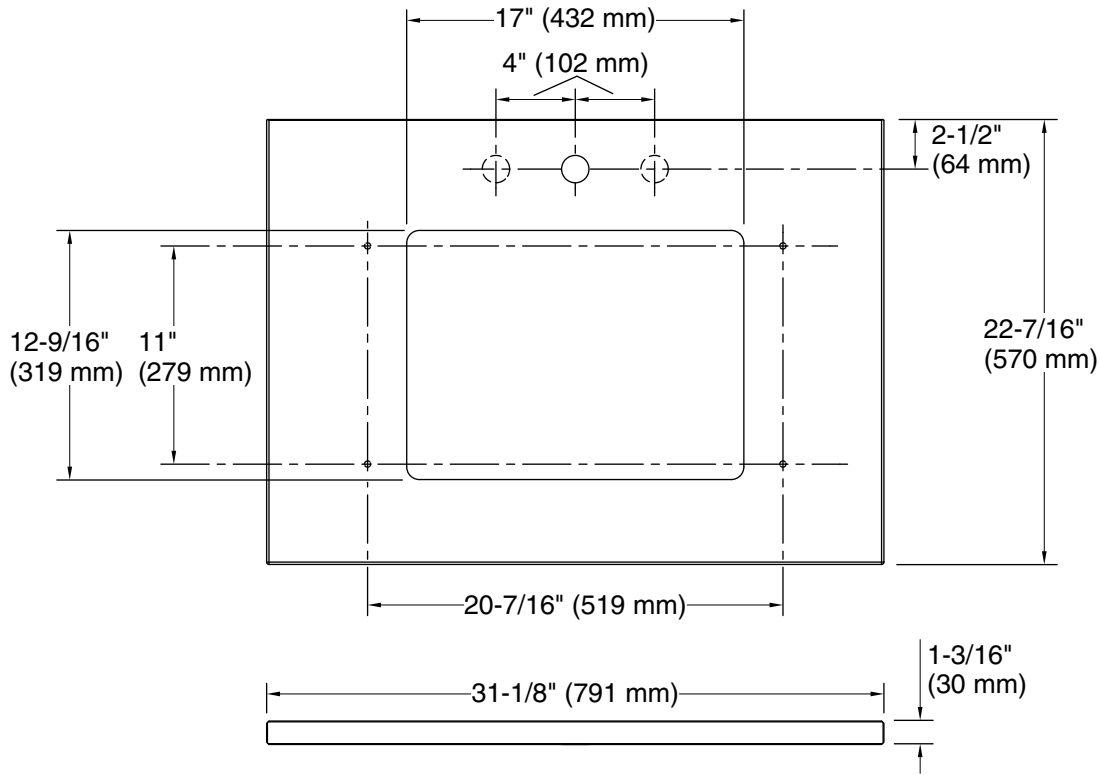

## Installation

- Vanity top.
- Single faucet hole with pilot holes for optional 8" (203 mm) widespread faucet configuration.

**Technical Information**

All product dimensions are nominal.

Installation: Vanity top/ITB

Number of deck holes: 1

**Notes**

Install this product according to the installation instructions.