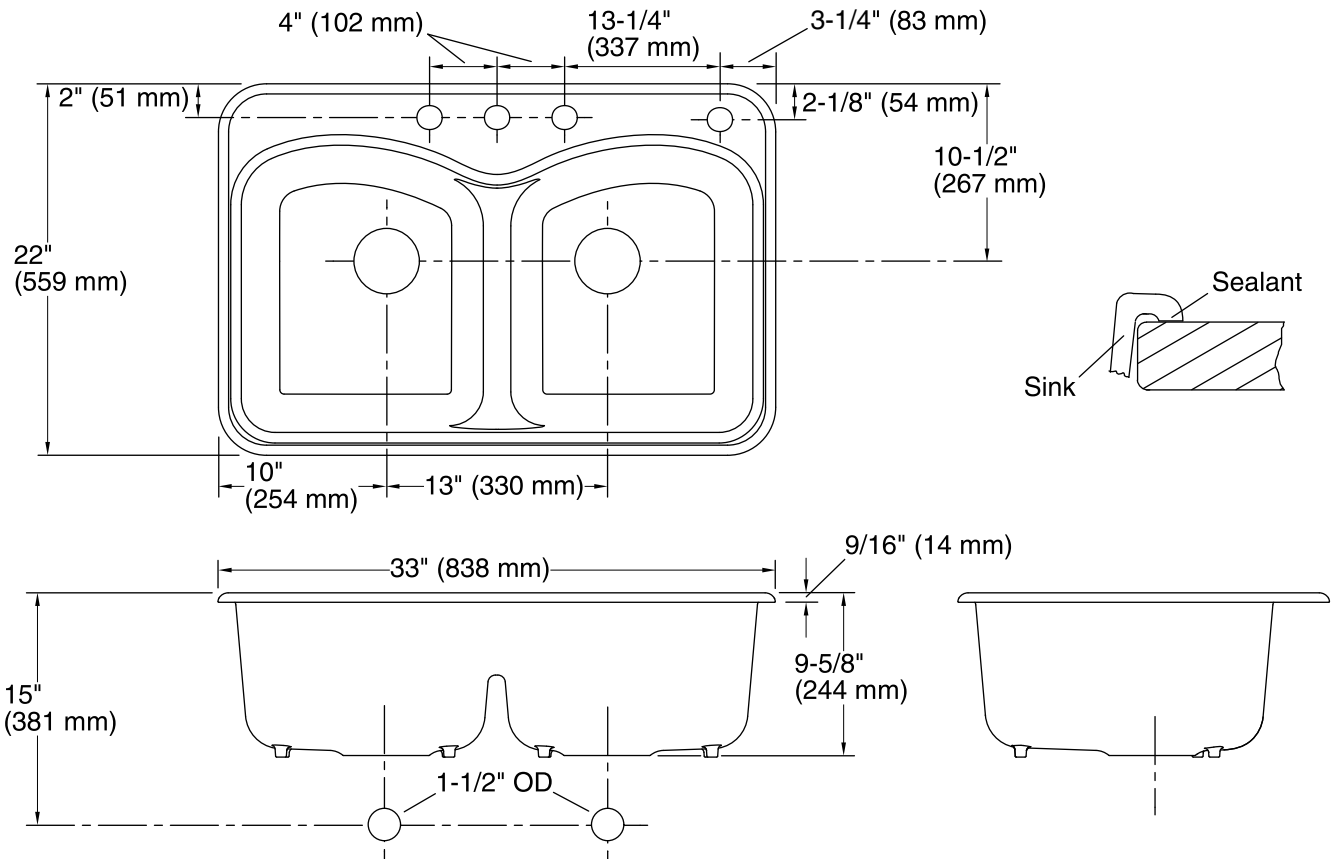

Features

- 33-inch minimum base cabinet width.
- Kohler cast iron.
- Acid-resistant enamel finish.
- Double (equal) compartment.
- Top-mount.
- Smart Divide® lowered divider.
- Three faucet holes and one accessory hole to the right.
- 33" (838 mm) x 22" (559 mm)

Technical Information

All product dimensions are nominal.

Bowl configuration: Double equal

Installation: Top-mount

Bowl area (Left) Length: 15" (381 mm)
Width: 18-3/8" (467 mm)
Bowl depth: 9" (229 mm)

Bowl area (Right) Length: 15" (381 mm)
Width: 18-3/8" (467 mm)
Bowl depth: 9" (229 mm)

Number of deck holes: 4

Faucet hole(s): 1-3/8" (35 mm)

Drain hole: 3-5/8" (92 mm)

Template: Top-mount, 1043753-7, required, included

Notes

Install this product according to the installation guide.