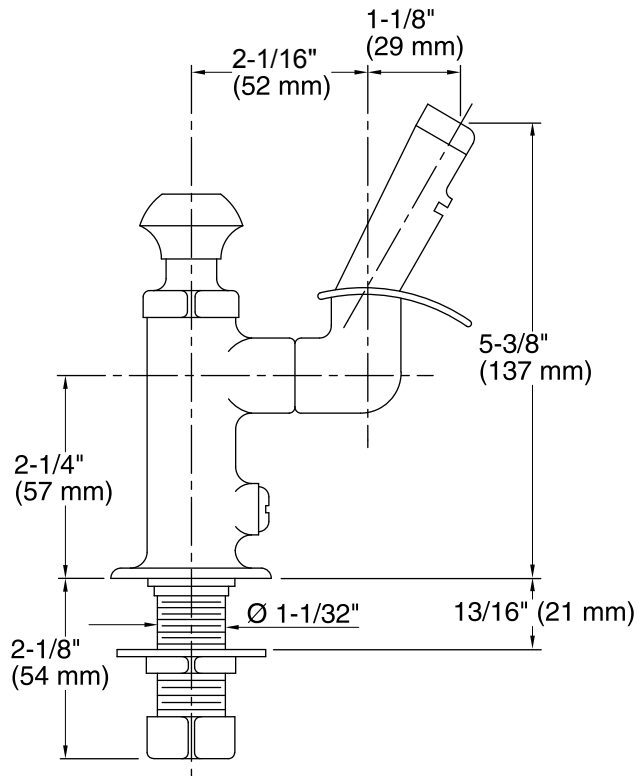

Features

- Brass construction.
- Push button self-closing valve.
- 3-3/16" (81 mm) spout.
- Flow regulator.
- Less drain.

Codes/Standards

ASME A112.18.1/CSA B125.1
NSF 61
NSF 372

KOHLER® One-Year Limited Warranty

Technical Information

All product dimensions are nominal.

Spout:

Spout reach: 3-3/16" (81 mm)

Notes

Install this product according to the installation guide.