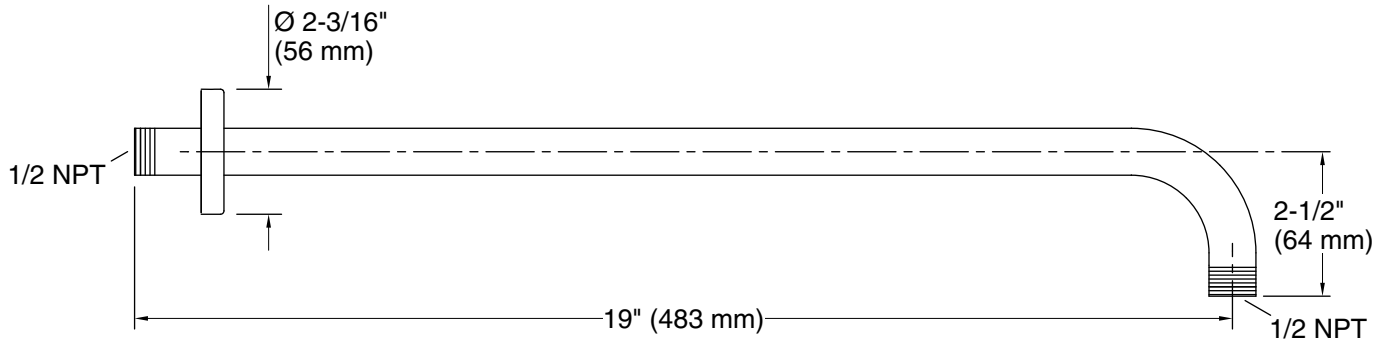

Technical Information

All product dimensions are nominal.